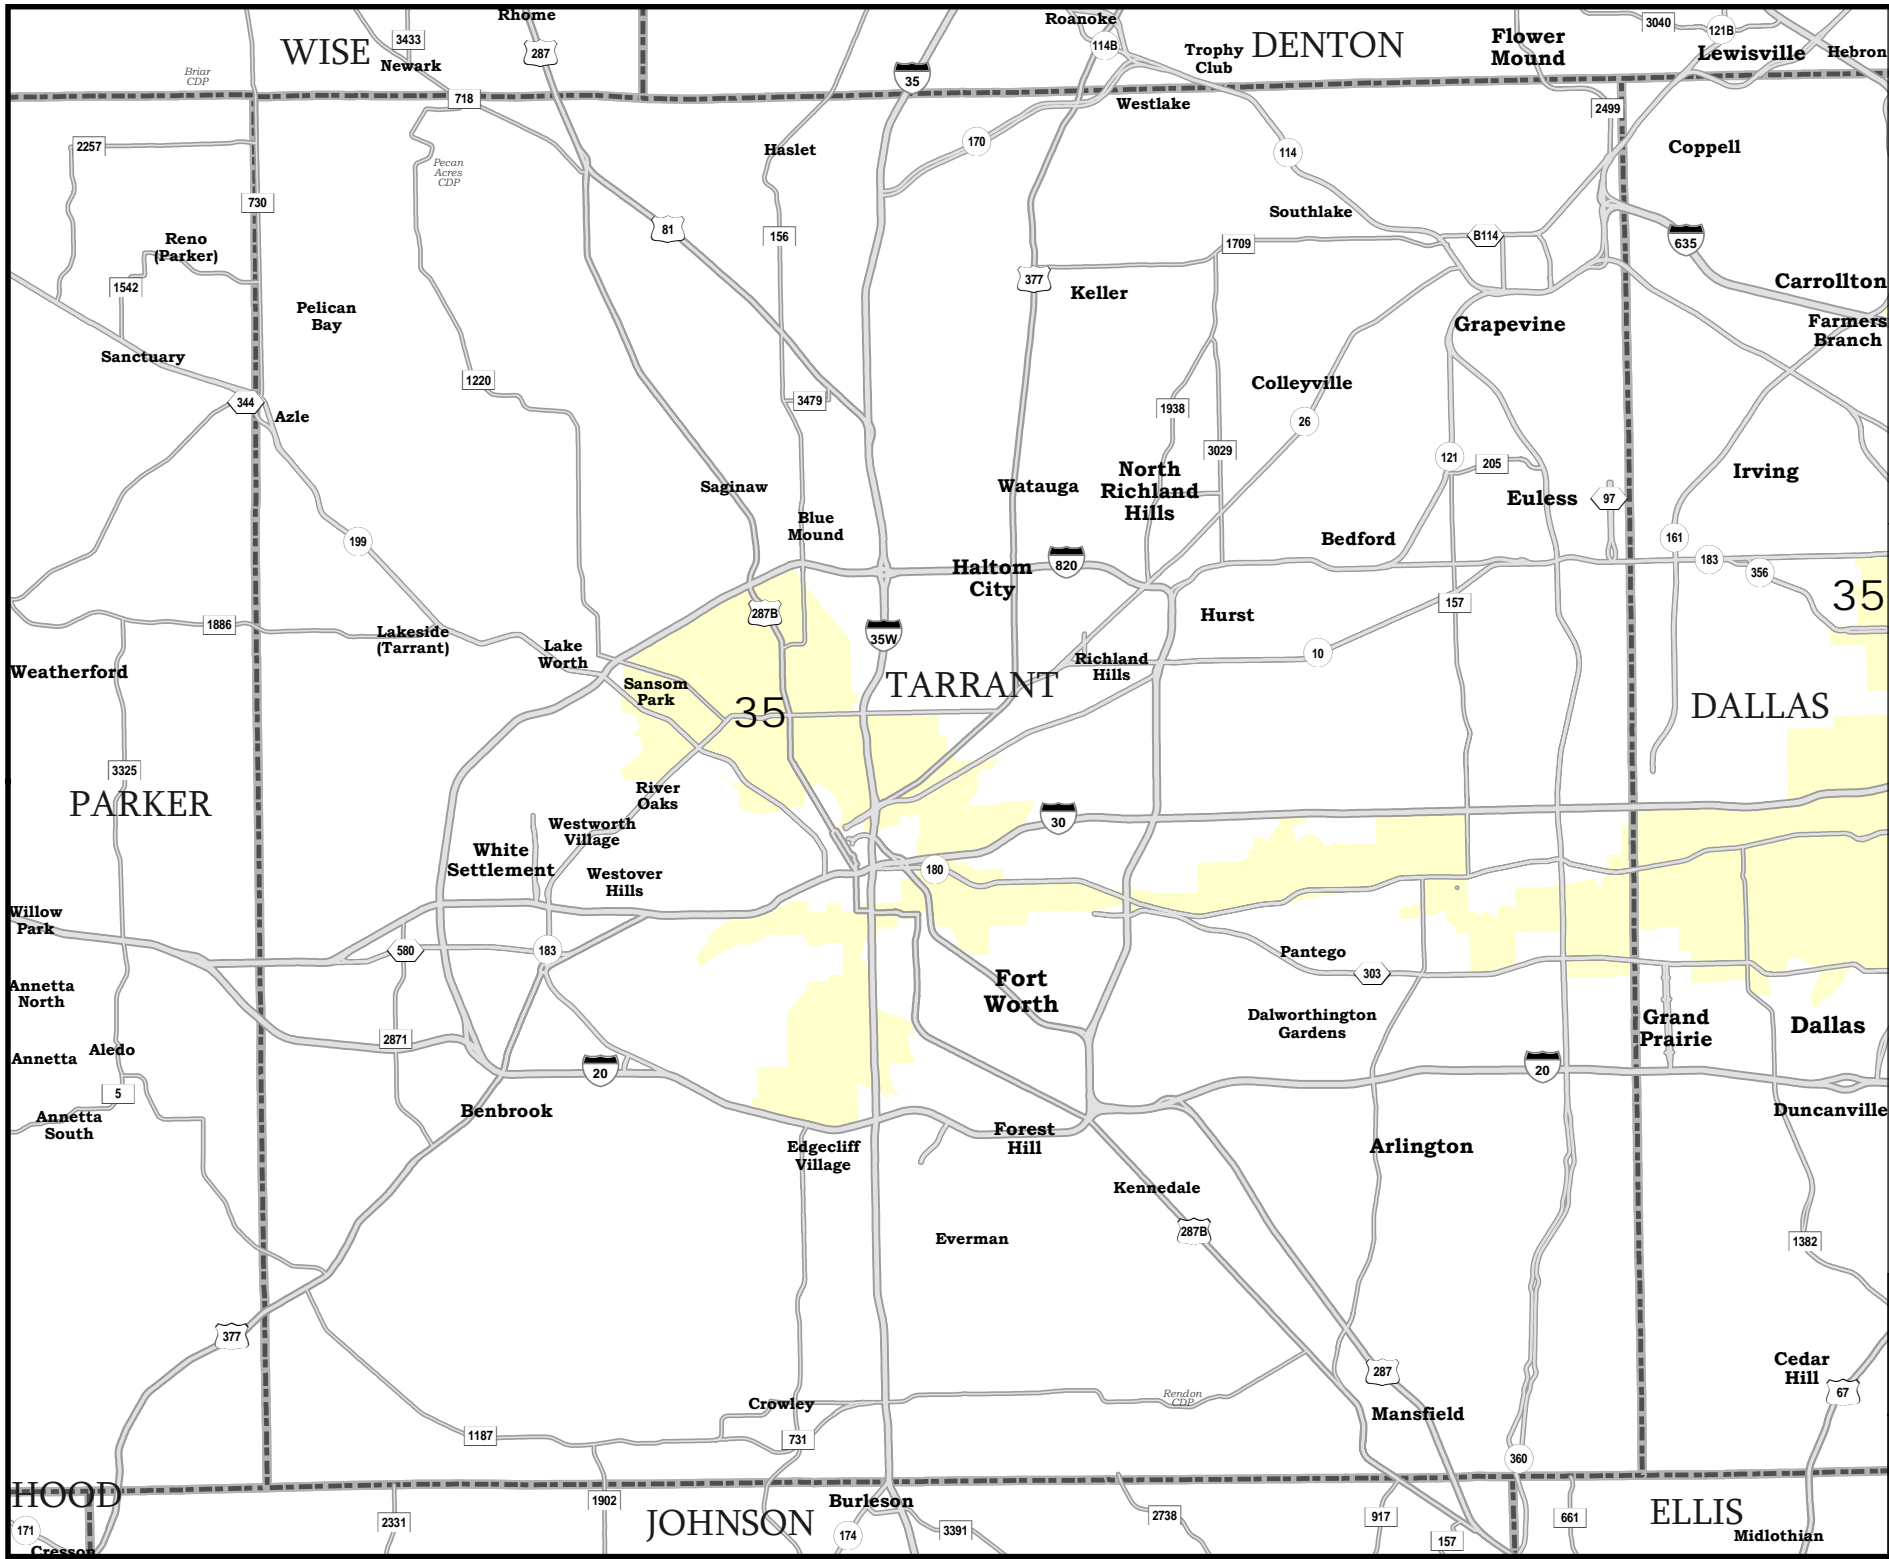

TARRANT COUNTY

U.S. Congressional Districts Proposed Plan PLANC109

COUNTIES
PLANC109