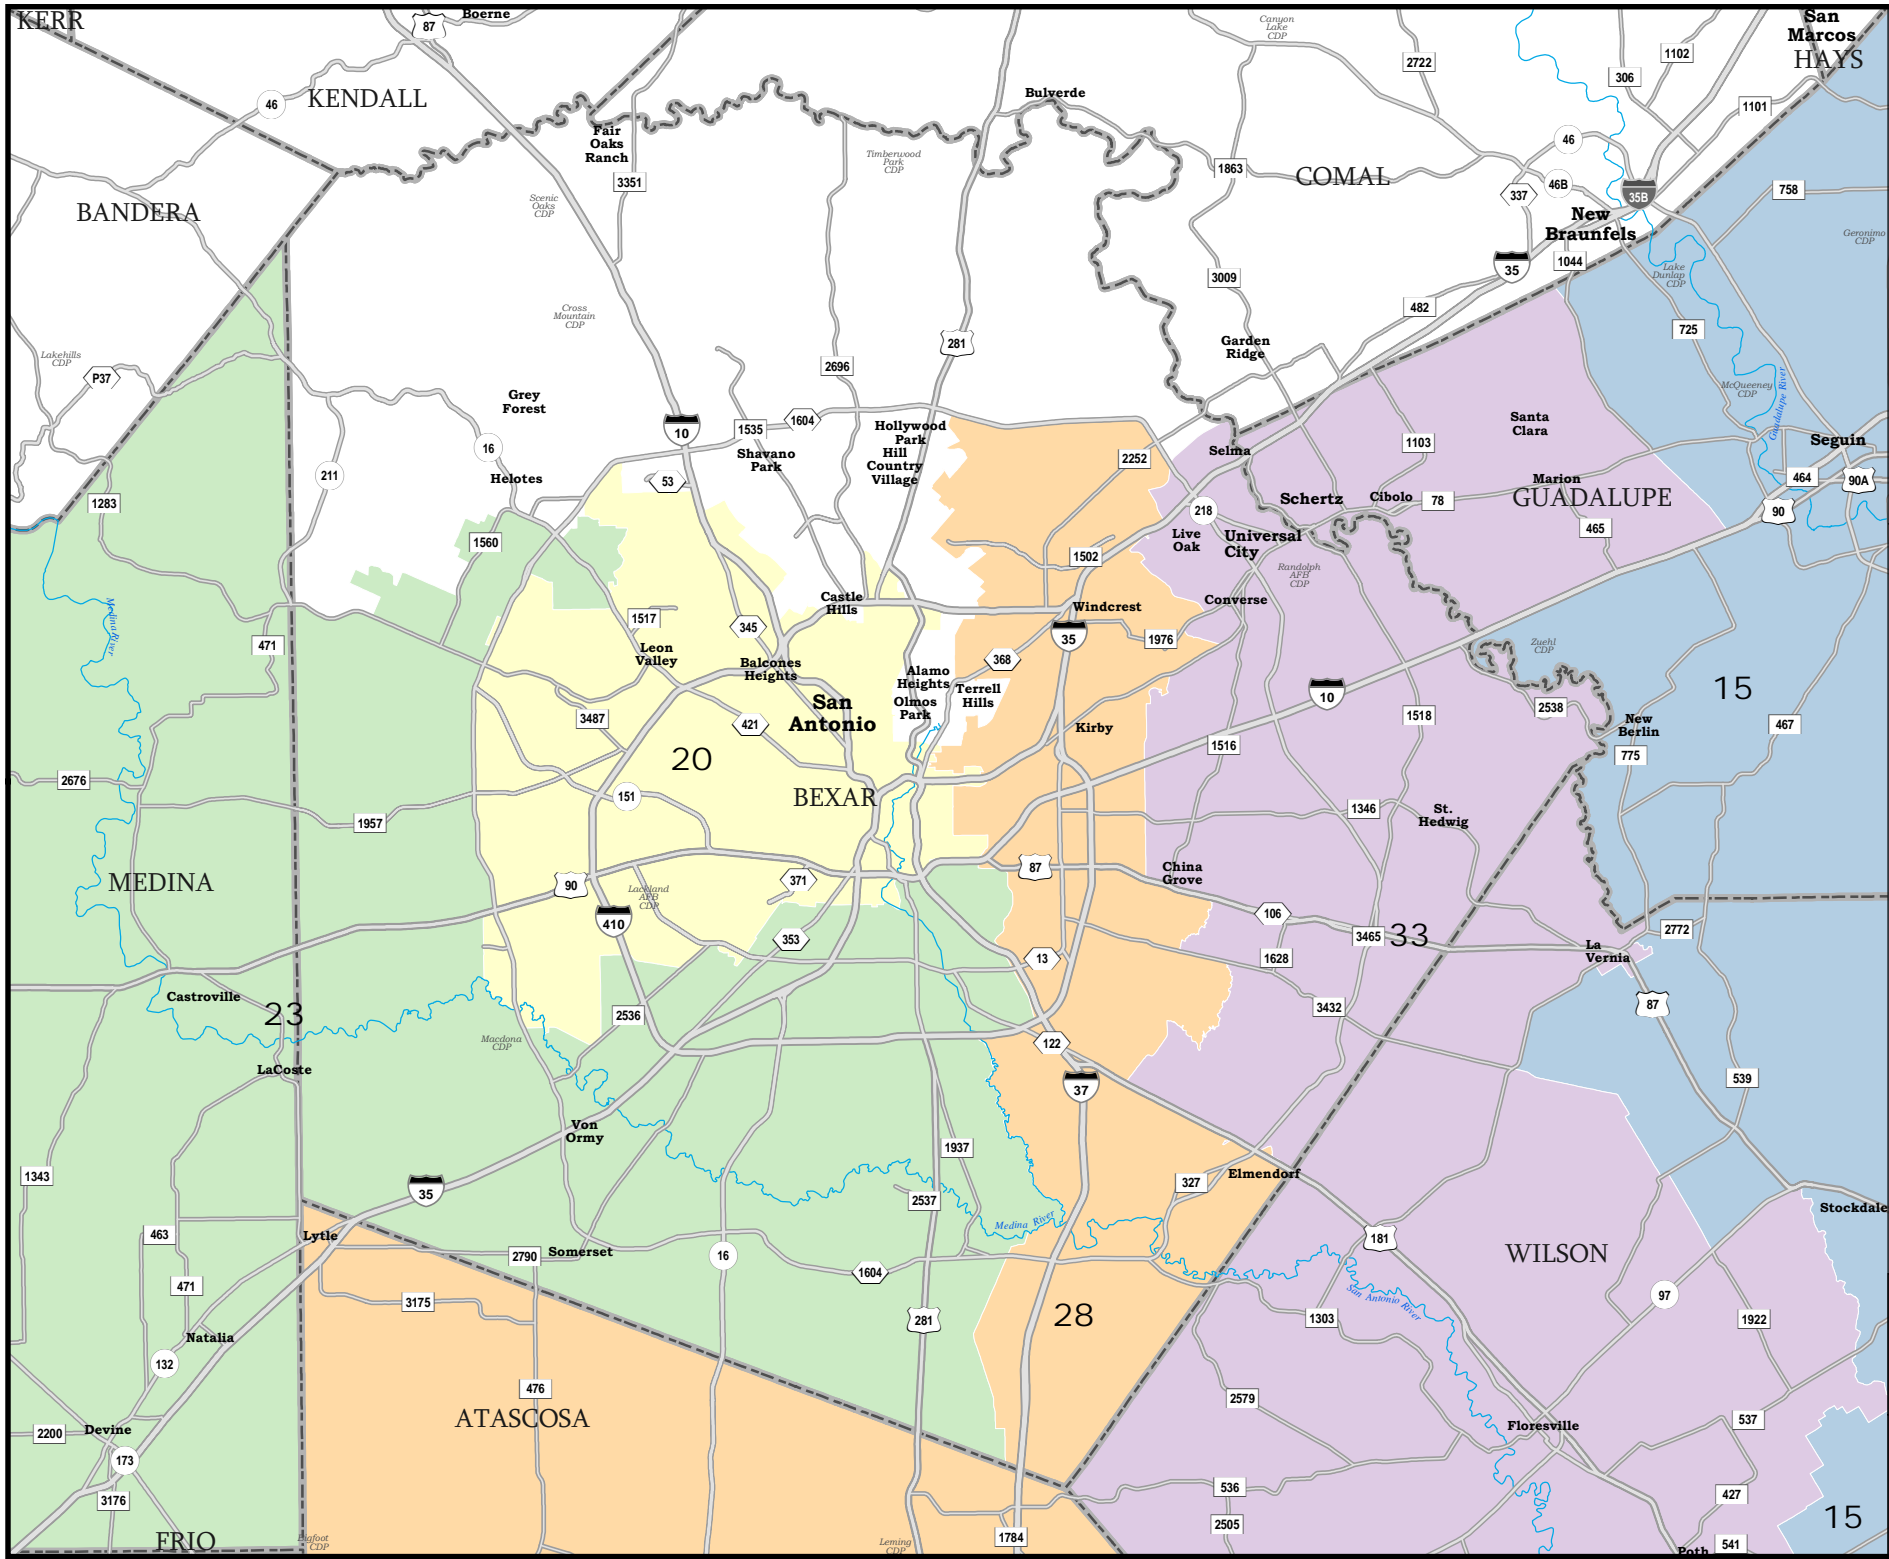

U.S. Congressional Districts Proposed Plan PLANC109

Map ID 5900
04/06/11 16:02:39

ATASCOSA COUNTY

U.S. Congressional Districts Proposed Plan PLANC109

-  COUNTIES
-  PLANC109

BEXAR COUNTY

U.S. Congressional Districts Proposed Plan PLANC109

 COUNTIES
 PLANC109

DALLAS COUNTY

U.S. Congressional Districts Proposed Plan PLANC109

 COUNTIES
 PLANC109

ANDREWS

ECTOR COUNTY

U.S. Congressional Districts Proposed Plan PLANC109

-  COUNTIES
-  PLANC109