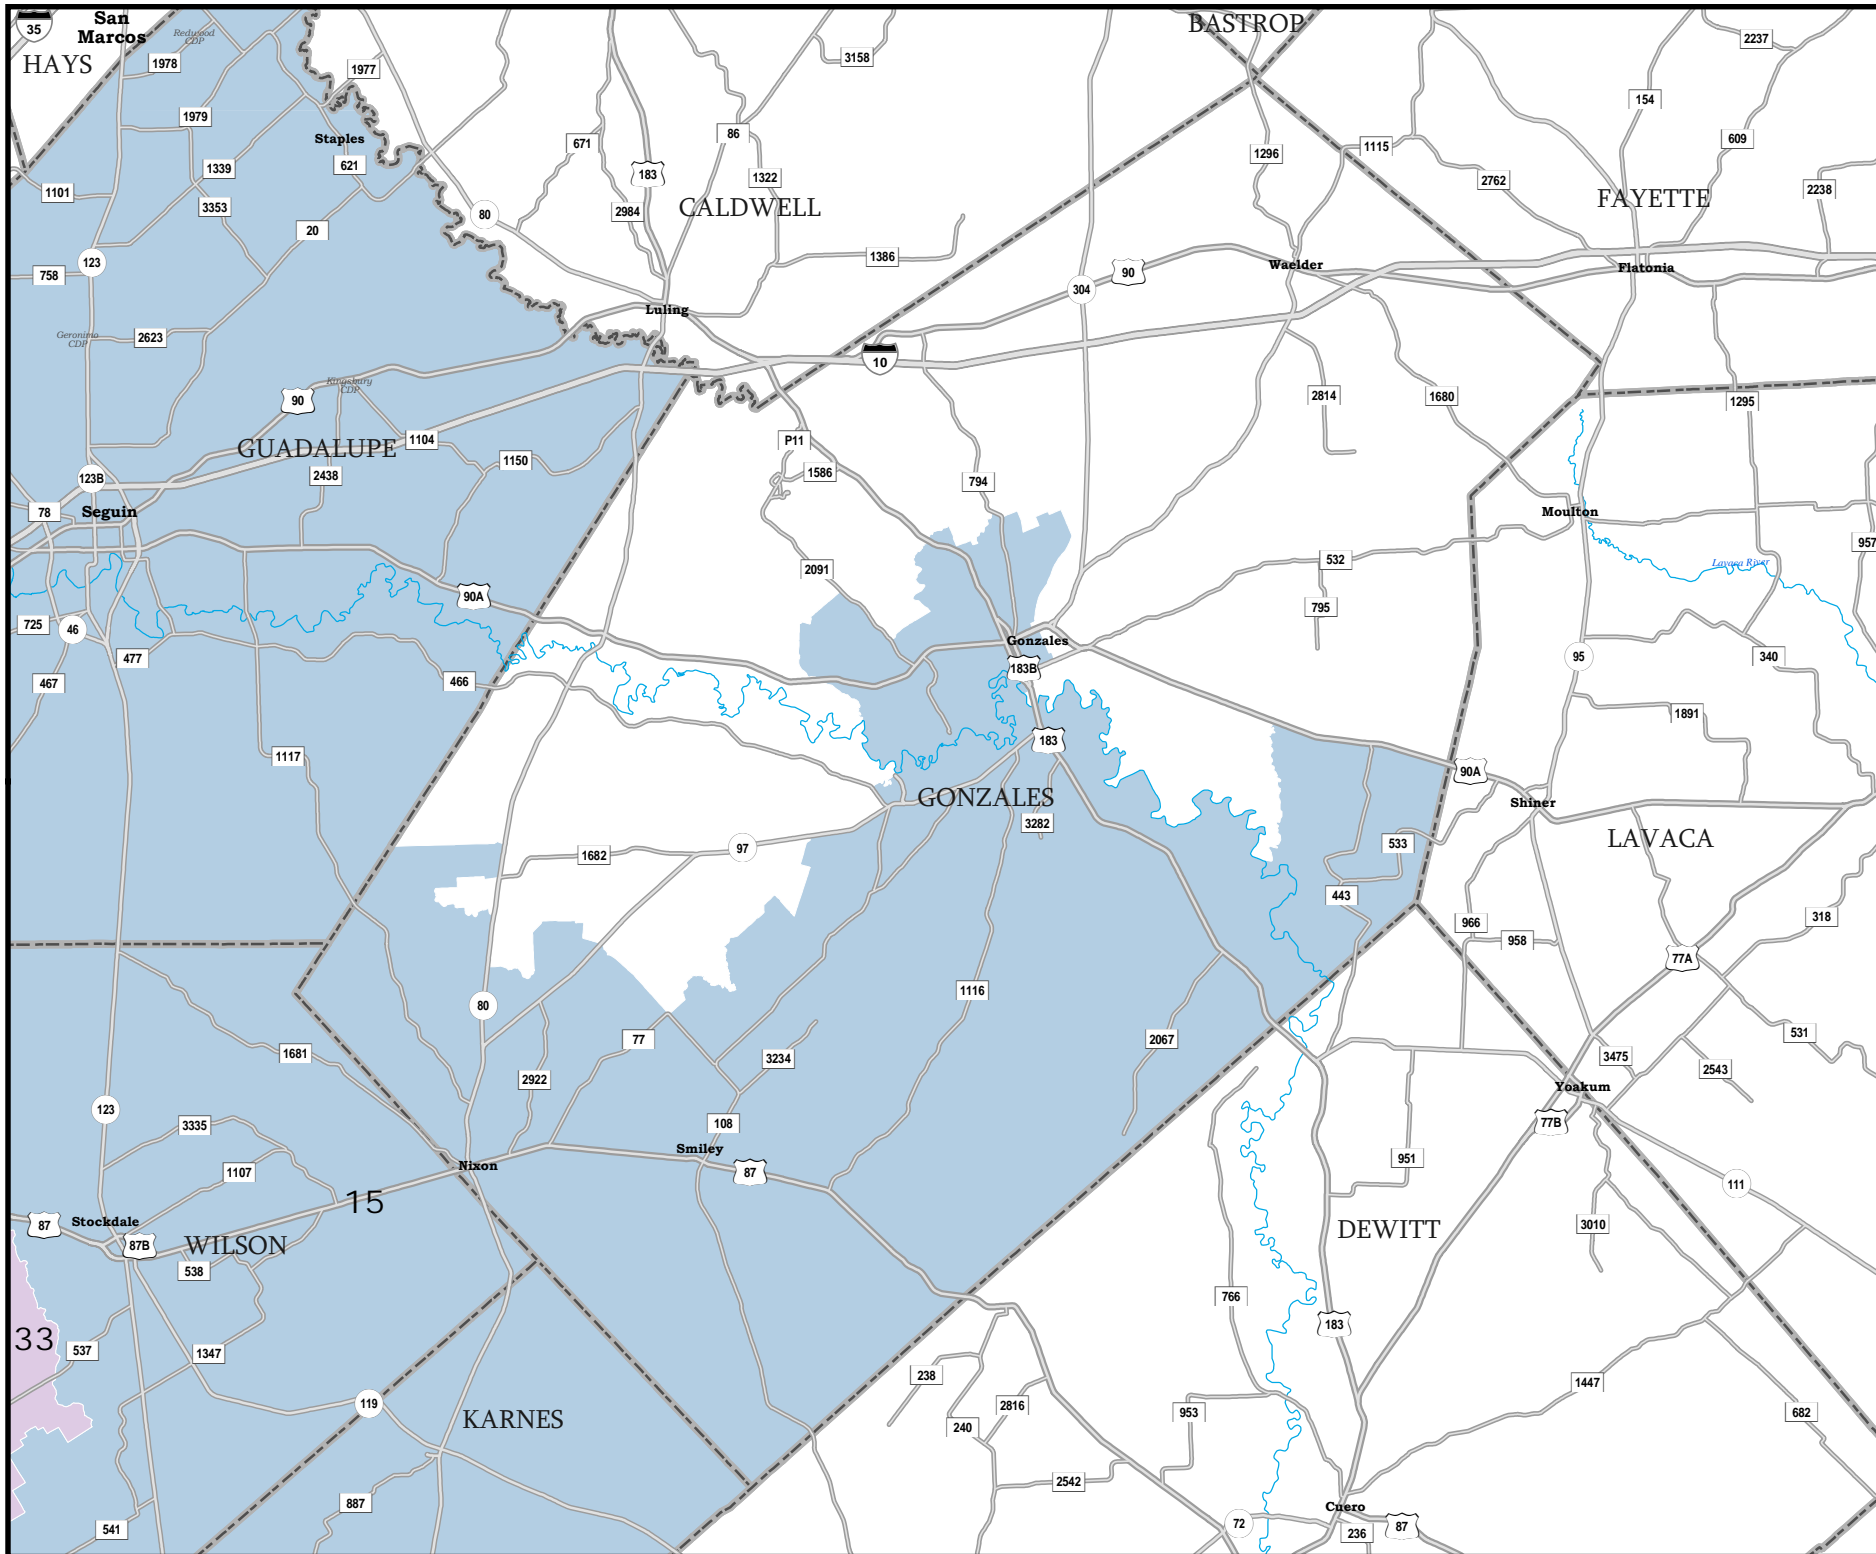

ECTOR

MIDLAND

WARD

CRANE

UPTON

EL PASO COUNTY

U.S. Congressional Districts Proposed Plan PLANC109

-  COUNTIES
-  PLANC109