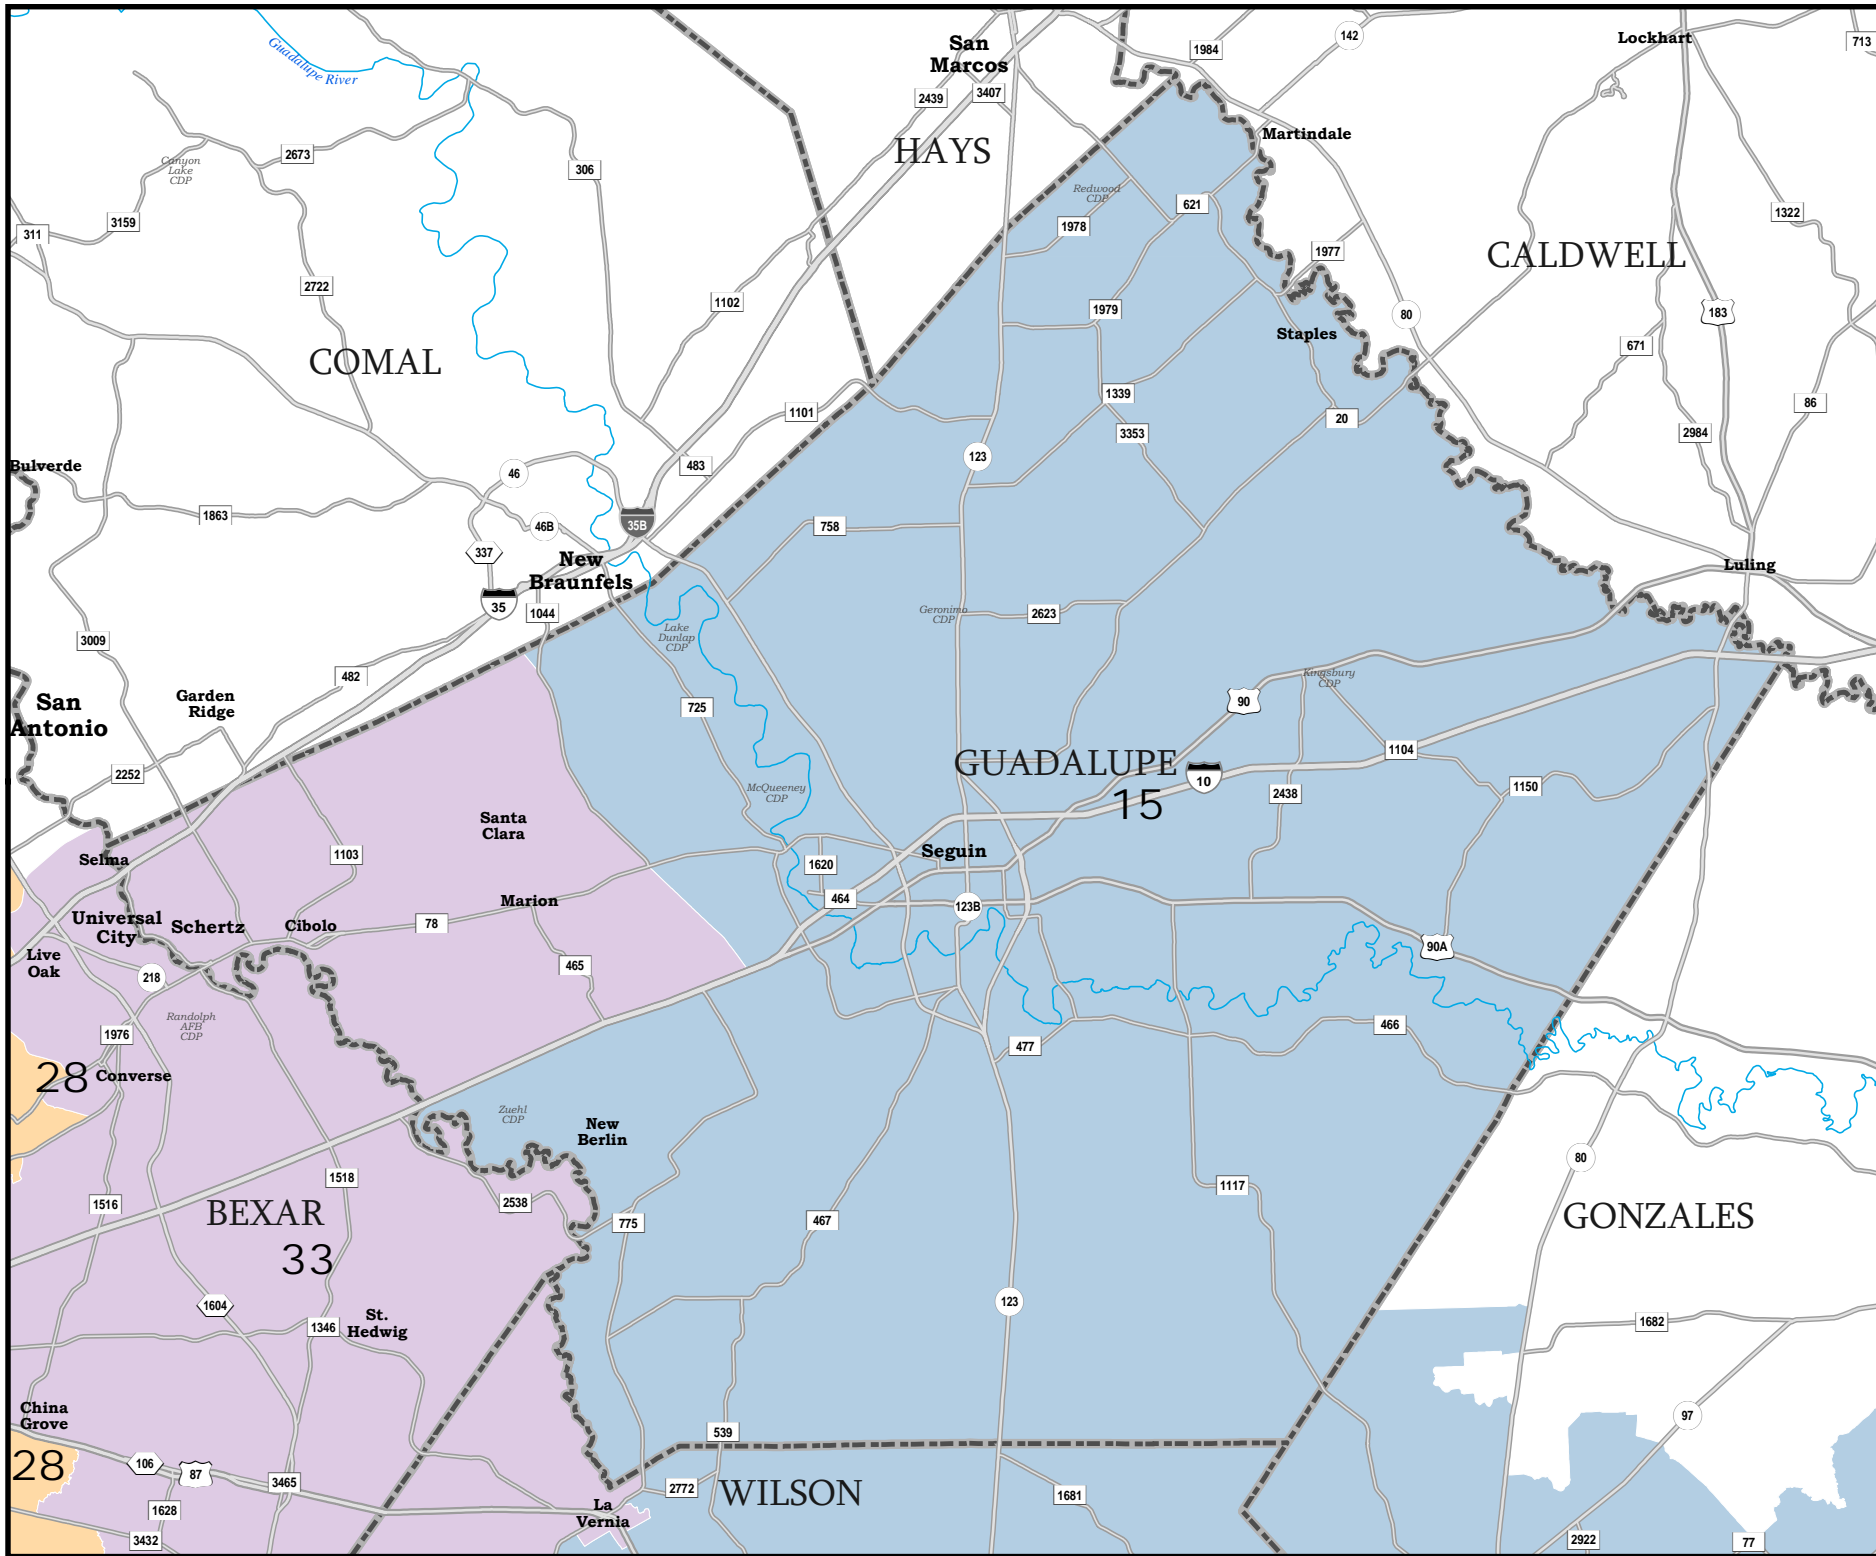

GUADALUPE COUNTY

U.S. Congressional Districts Proposed Plan PLANC109