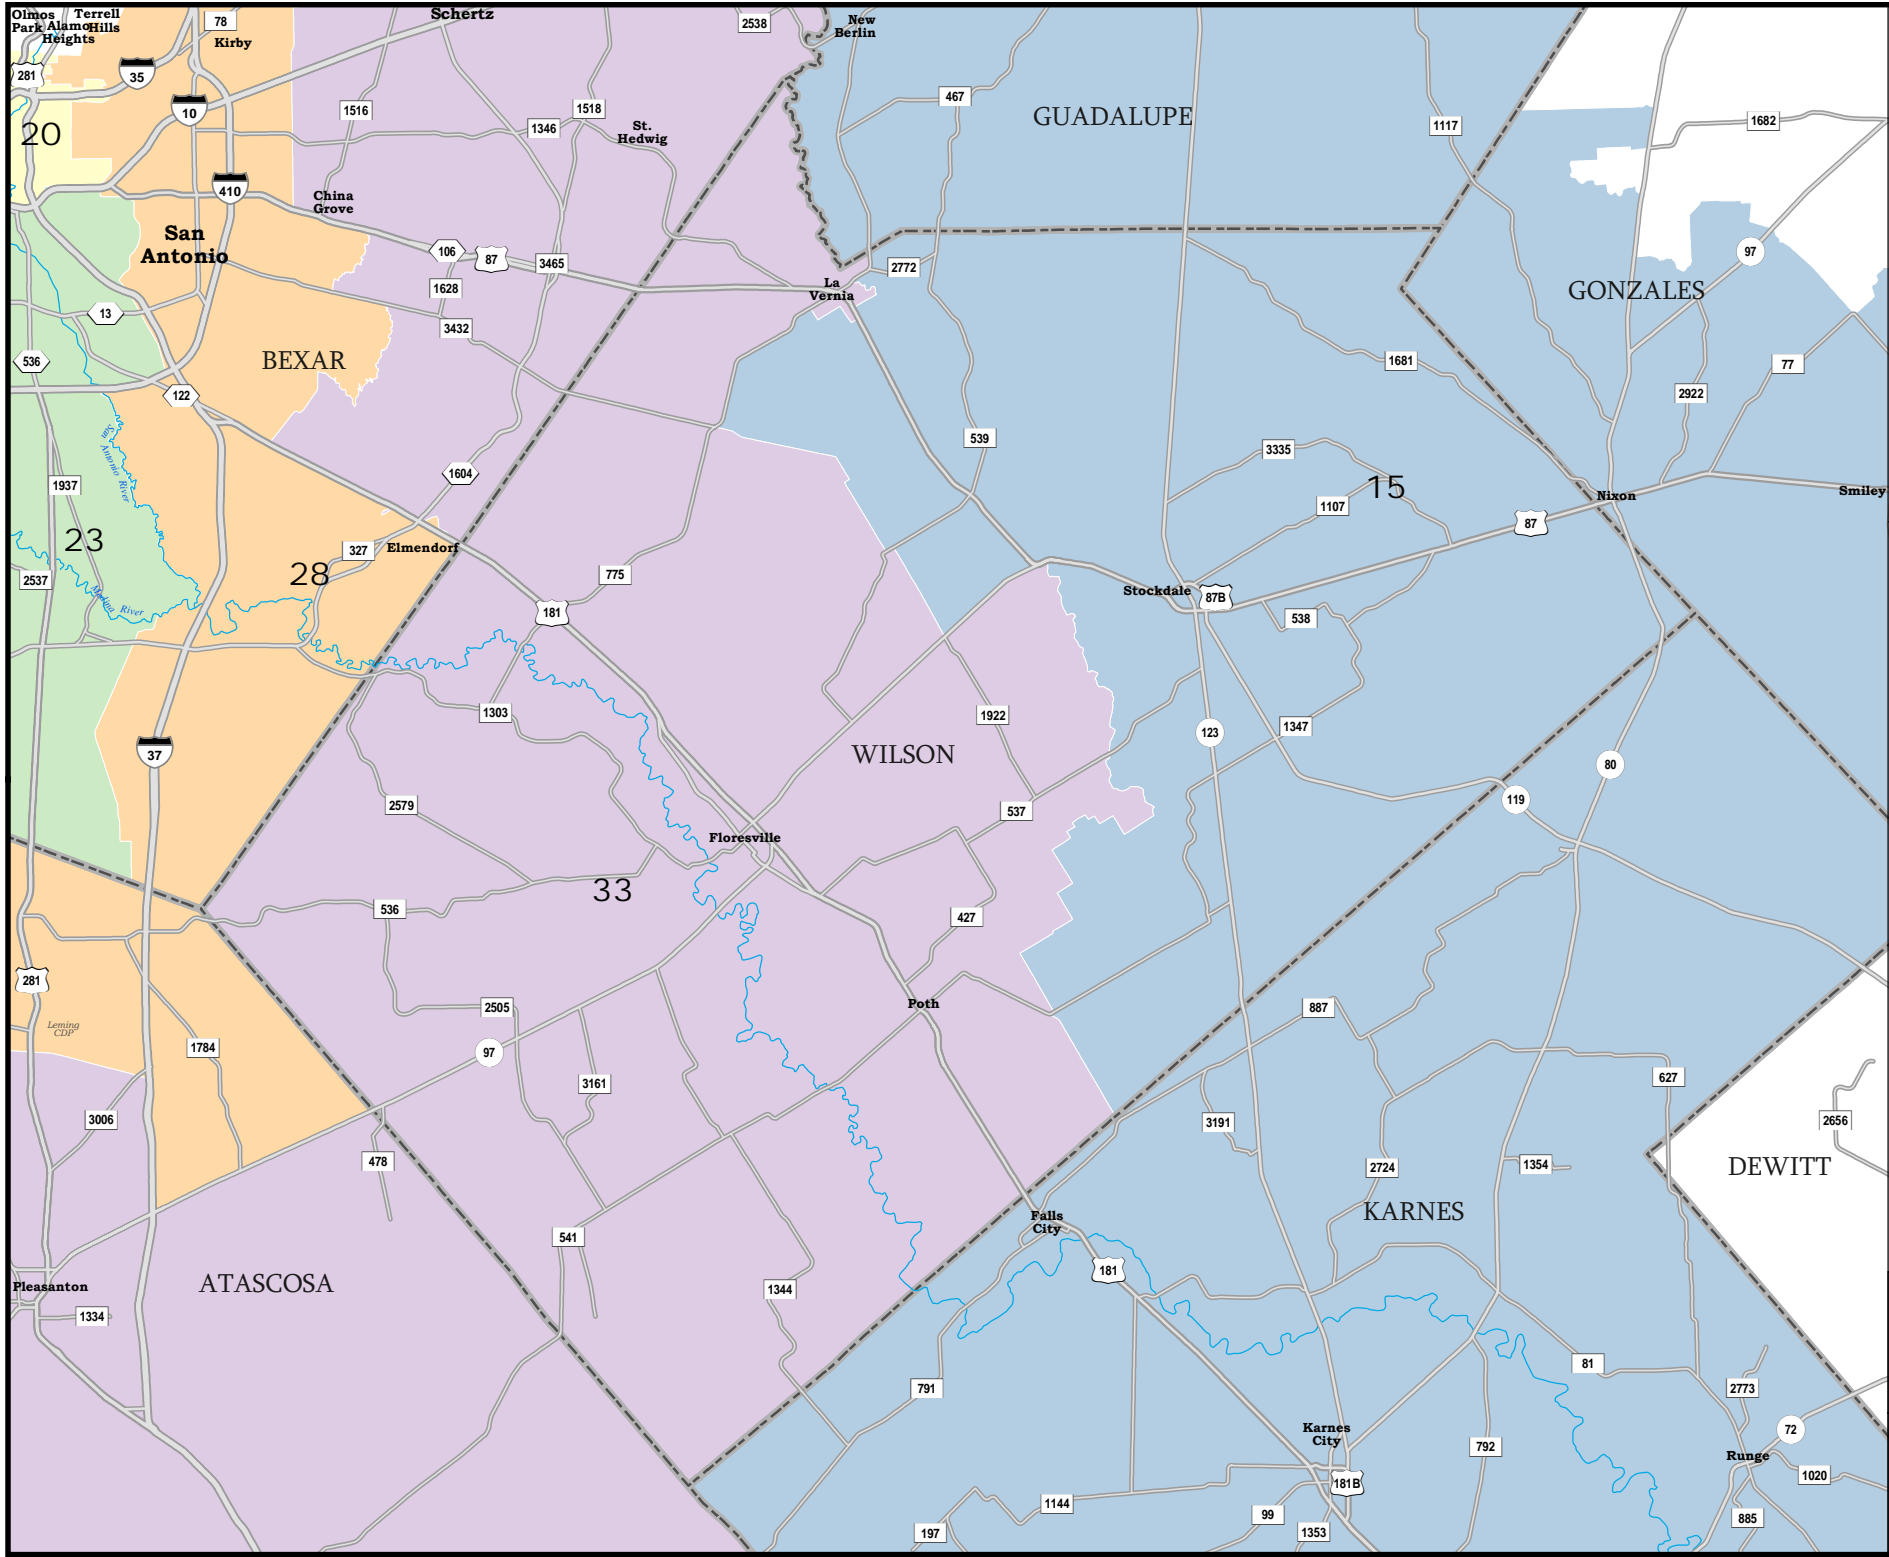

WILSON COUNTY

U.S. Congressional Districts Proposed Plan PLANC109

- COUNTIES
- PLANC109