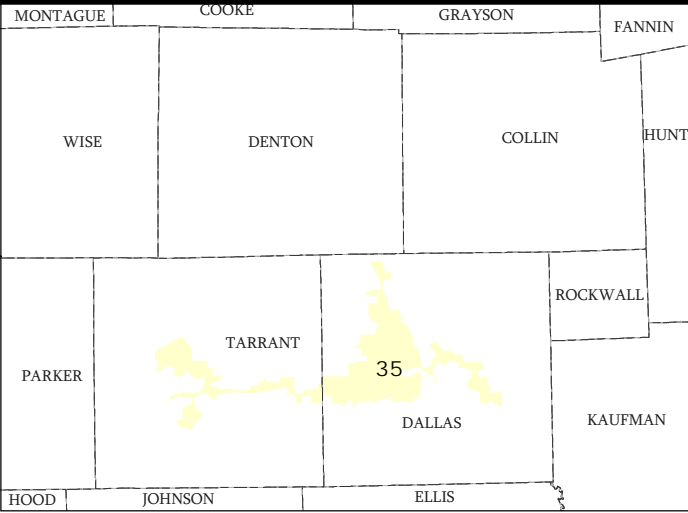

U.S. Congressional Districts Proposed Plan PLANC109

Map ID 5900
04/06/11 16:02:39

ATASCOSA COUNTY

U.S. Congressional Districts Proposed Plan PLANC109

-  COUNTIES
-  PLANC109

BEXAR COUNTY

U.S. Congressional Districts Proposed Plan PLANC109

 COUNTIES
 PLANC109

DALLAS COUNTY

U.S. Congressional Districts Proposed Plan PLANC109

 COUNTIES
 PLANC109

ANDREWS

ECTOR COUNTY

U.S. Congressional Districts Proposed Plan PLANC109

-  COUNTIES
-  PLANC109