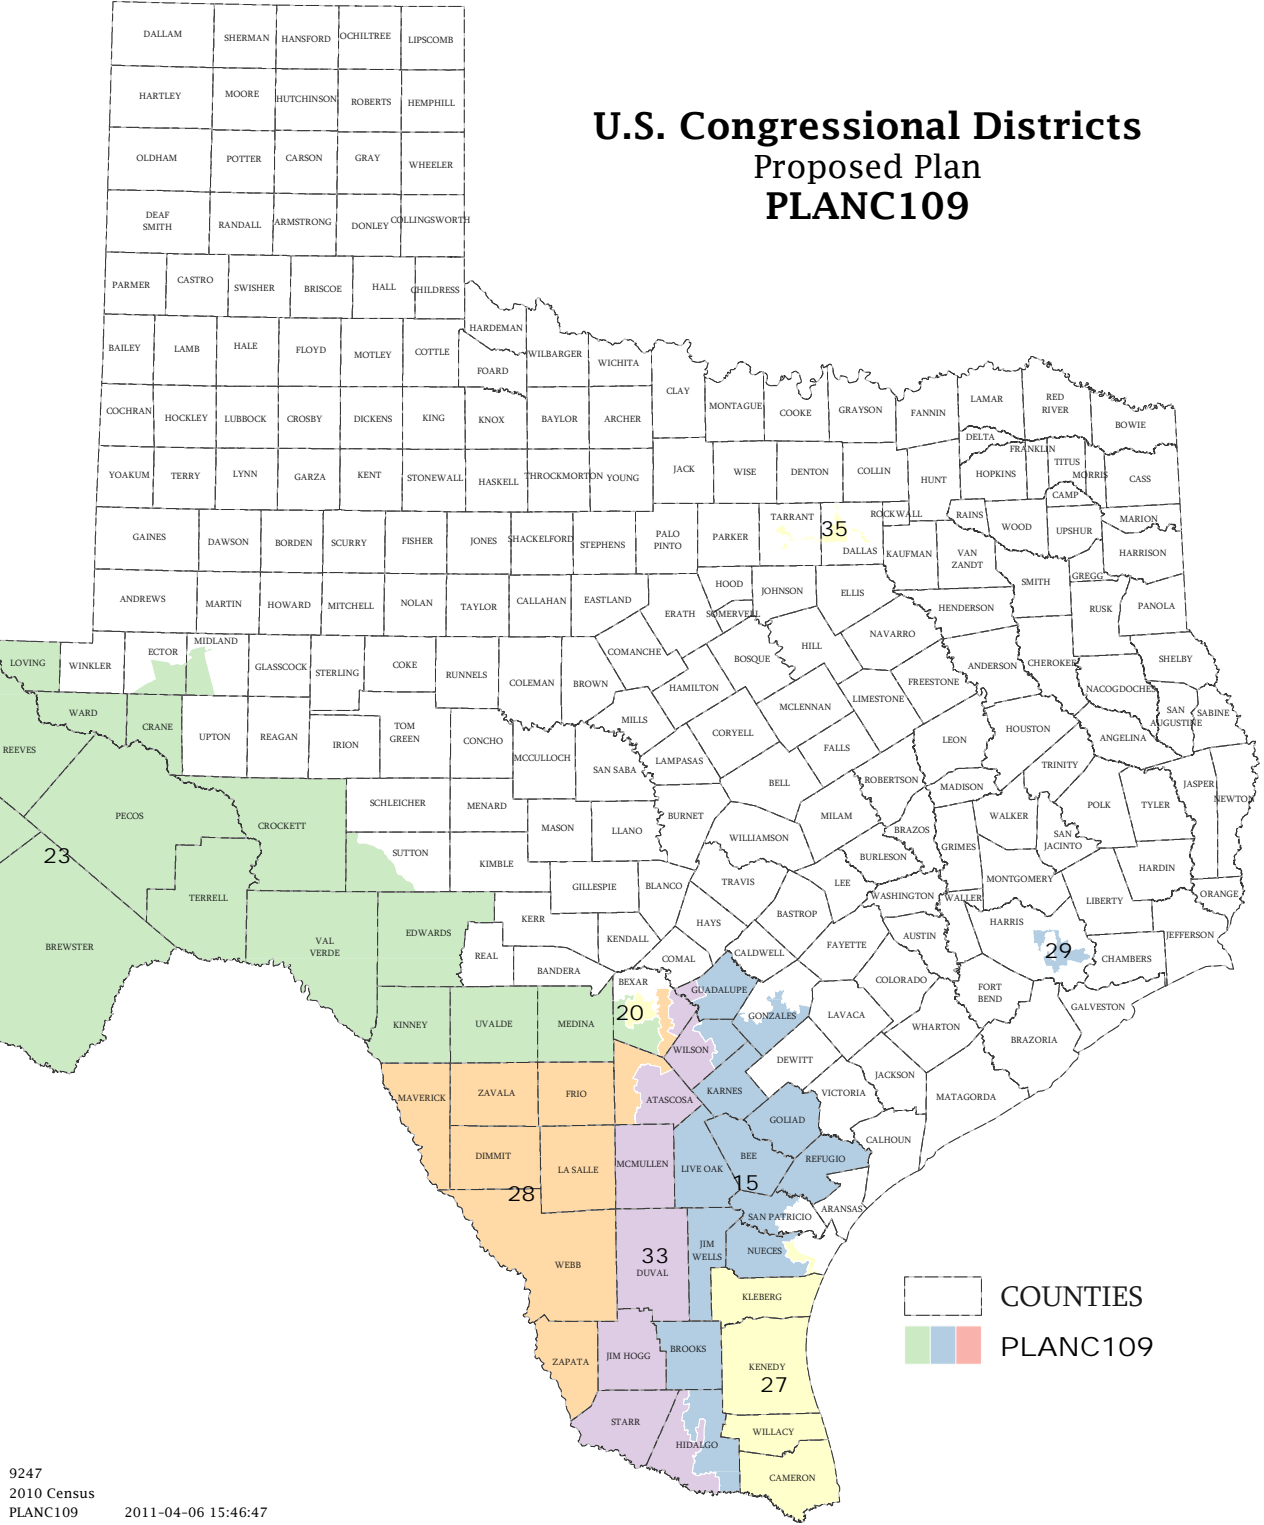

U.S. Congressional Districts Proposed Plan PLANC109

Map ID 5900
04/06/11 16:02:39

ATASCOSA COUNTY

U.S. Congressional Districts Proposed Plan PLANC109

-  COUNTIES
-  PLANC109

BEXAR COUNTY

U.S. Congressional Districts Proposed Plan PLANC109

 COUNTIES
 PLANC109

DALLAS COUNTY

U.S. Congressional Districts Proposed Plan PLANC109

 COUNTIES
 PLANC109

ANDREWS

ECTOR COUNTY

U.S. Congressional Districts Proposed Plan PLANC109

-  COUNTIES
-  PLANC109