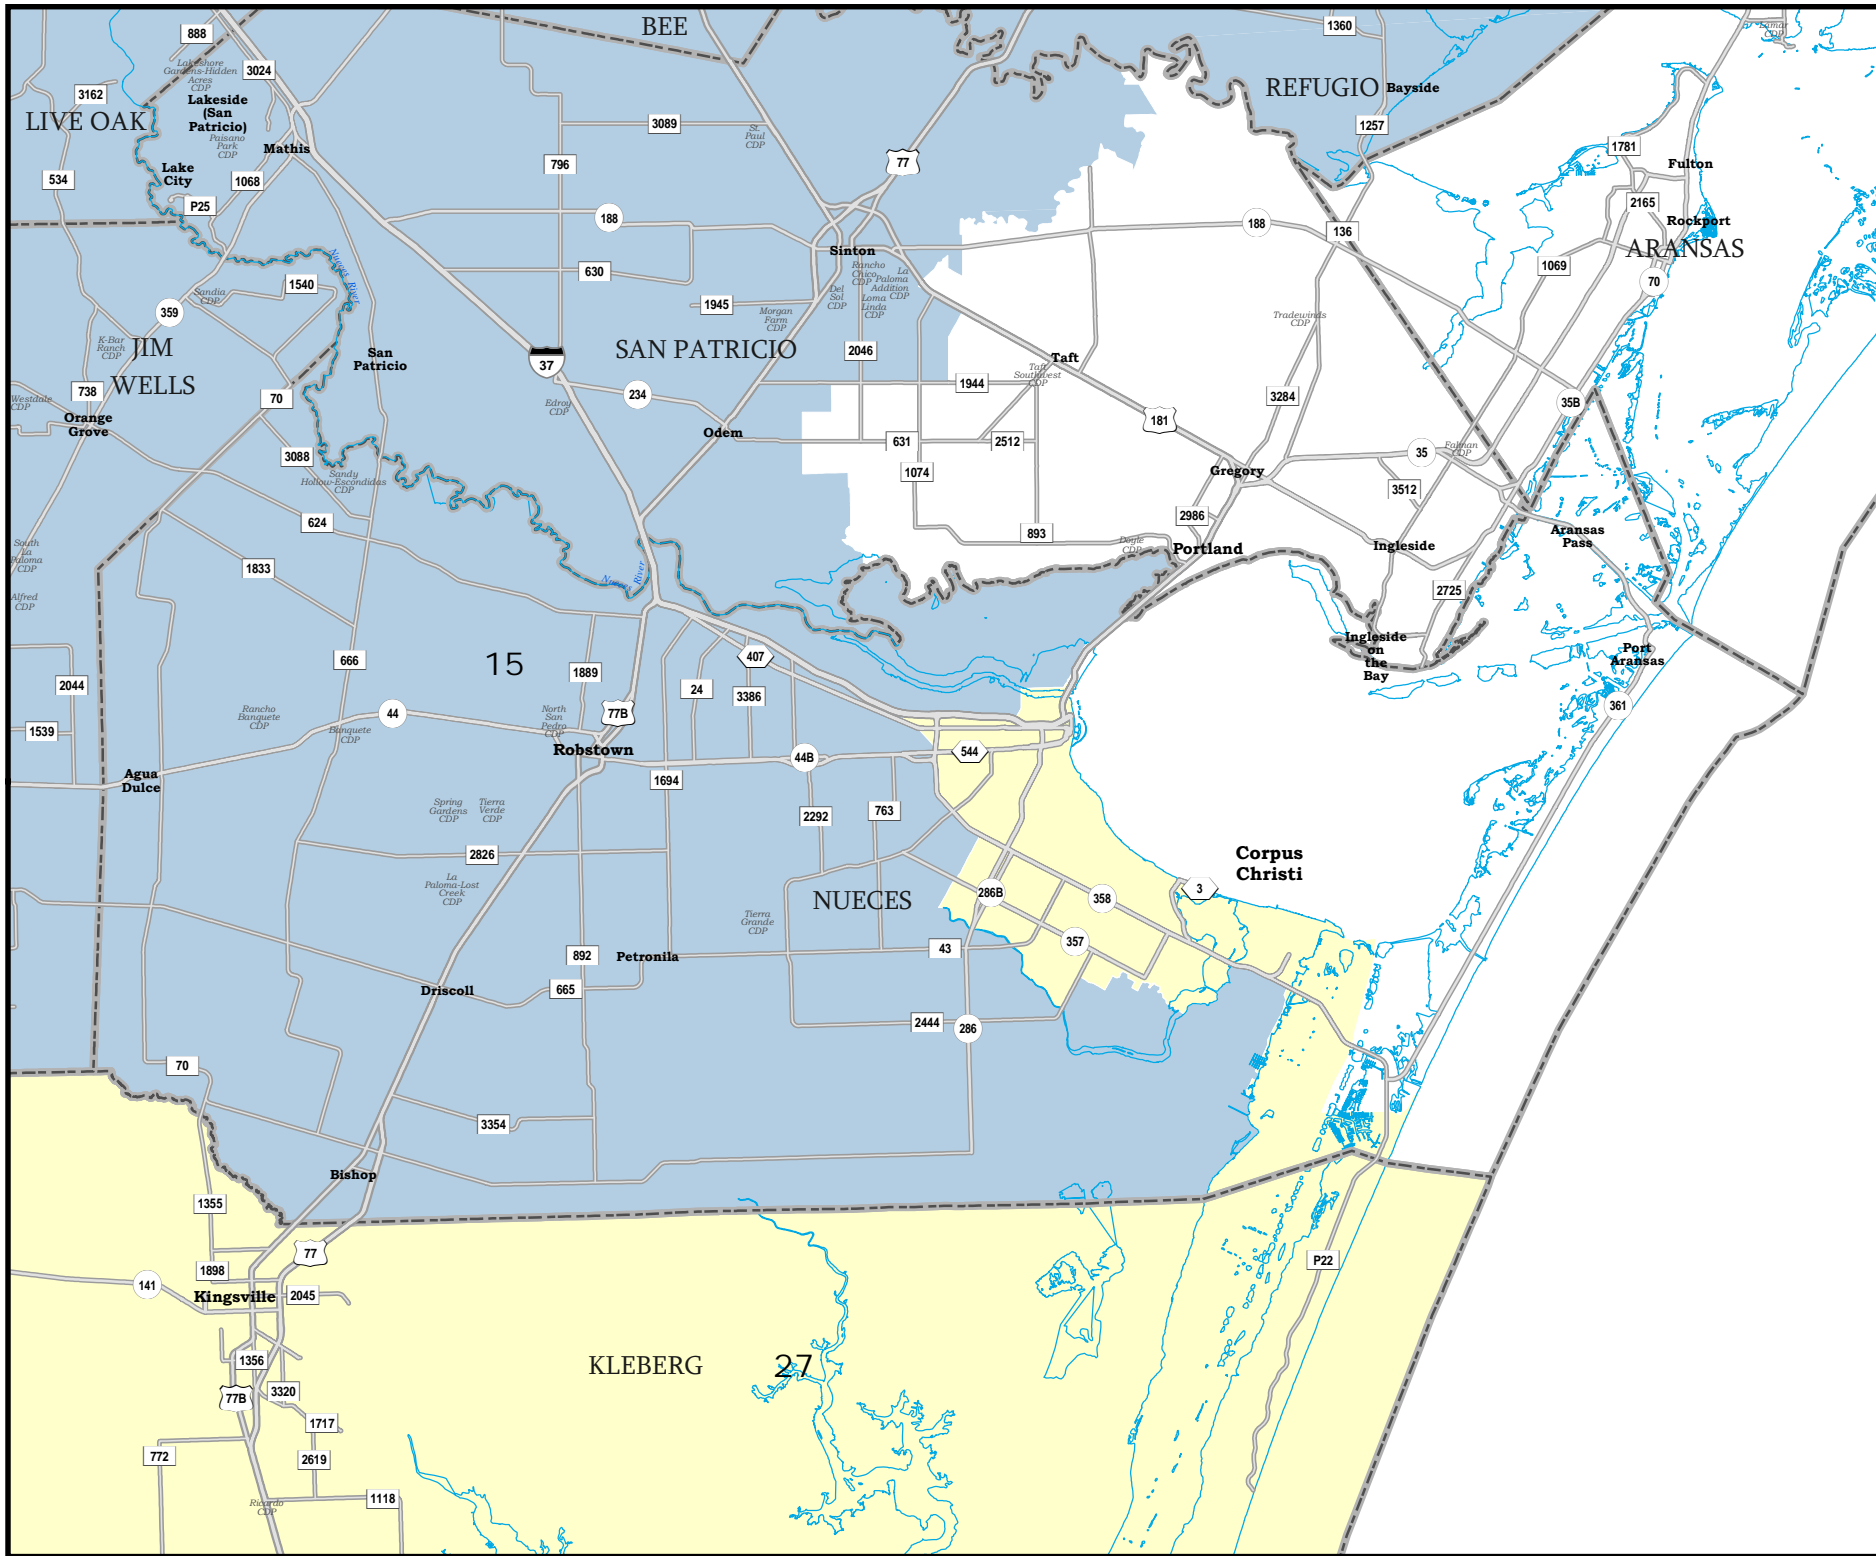

NUECES COUNTY

U.S. Congressional Districts Proposed Plan PLANC109

 COUNTIES
 PLANC109

CROCKETT

SCHLEICHER

MENARD

SUTTON COUNTY

U.S. Congressional Districts Proposed Plan PLANC109