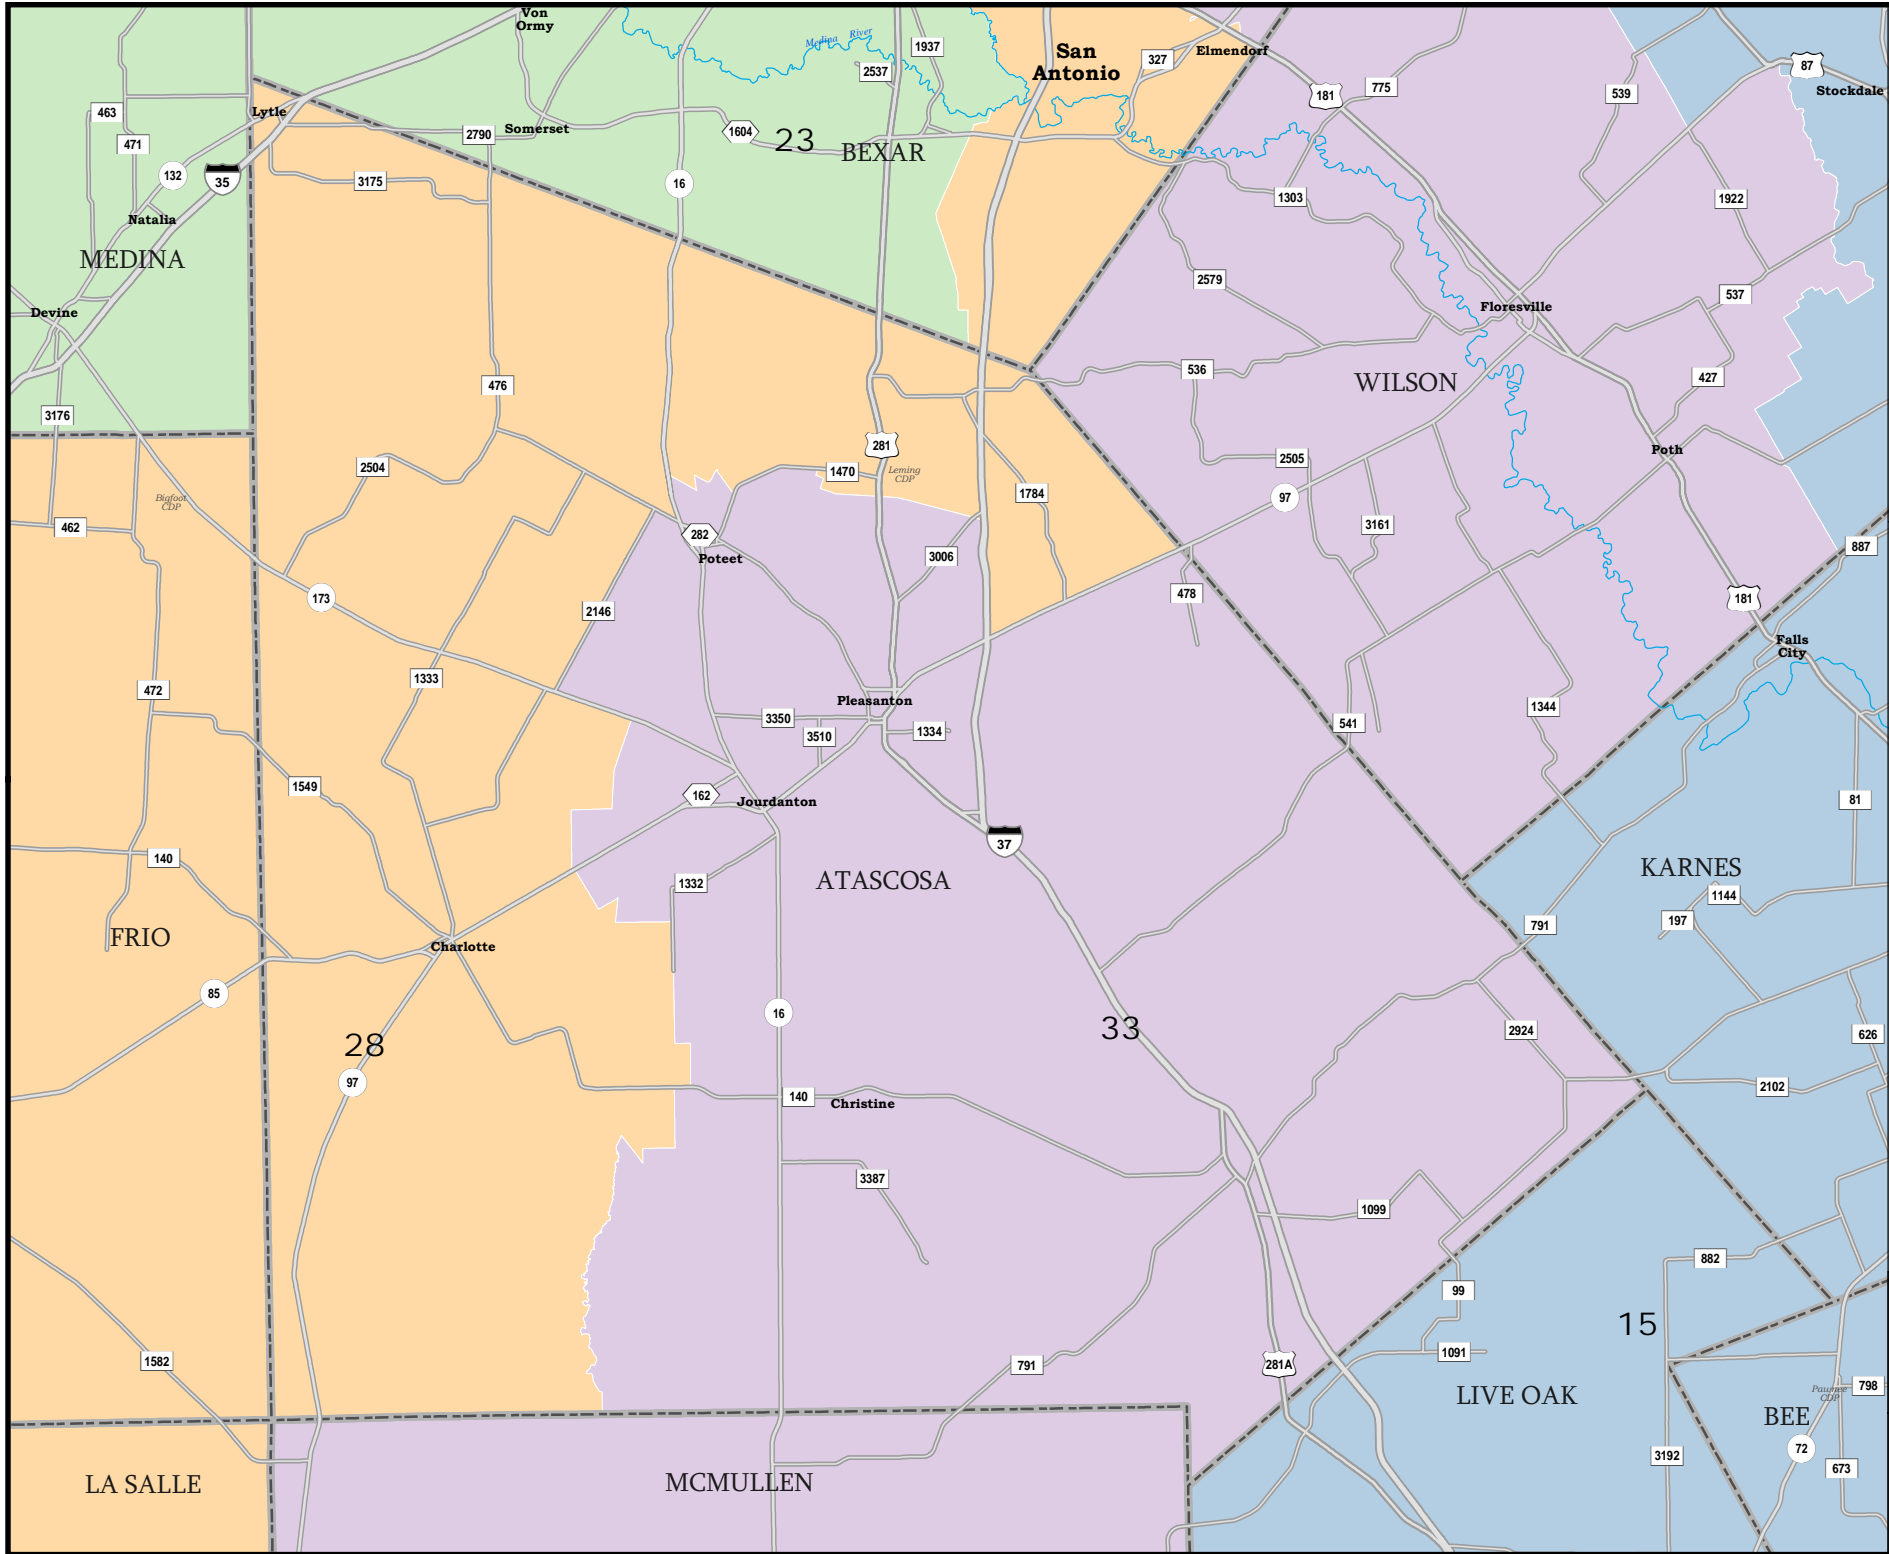

U.S. Congressional Districts Proposed Plan PLANC109

Map ID 5900
04/06/11 16:02:39

ATASCOSA COUNTY

U.S. Congressional Districts Proposed Plan PLANC109

-  COUNTIES
-  PLANC109

BEXAR COUNTY

U.S. Congressional Districts Proposed Plan PLANC109

 COUNTIES
 PLANC109

DALLAS COUNTY

U.S. Congressional Districts Proposed Plan PLANC109

 COUNTIES
 PLANC109

ANDREWS

ECTOR COUNTY

U.S. Congressional Districts Proposed Plan PLANC109

-  COUNTIES
-  PLANC109

Map ID 5900
04/06/11 16:02:39

9247
2010 Census
PLANC109 2011-04-06 15:46:47

23

WINKLER

Goldsmith

Gardendale CDP

Midland

Odessa