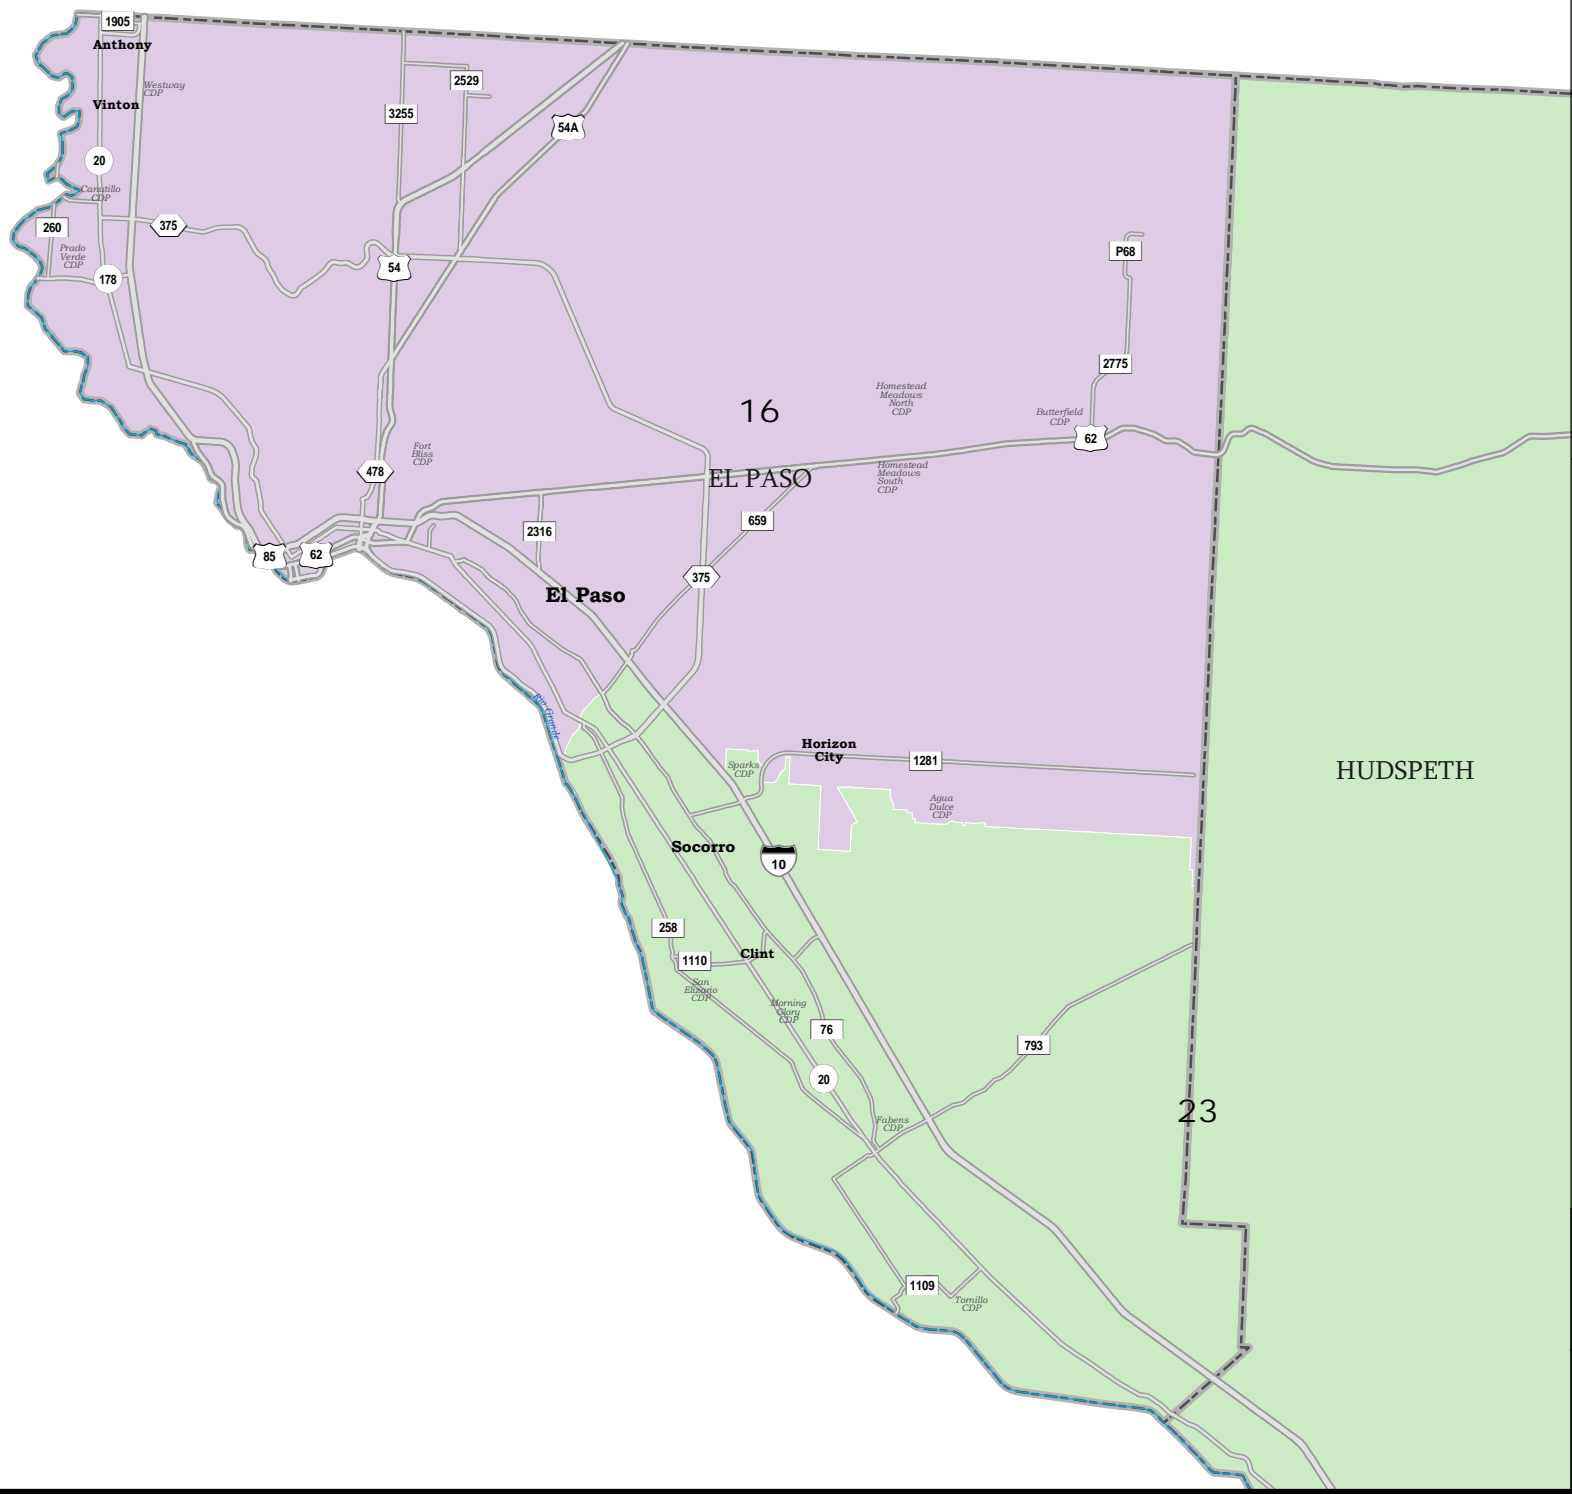

Map ID 5900
04/06/11 16:02:39

9247
2010 Census
PLANC109 2011-04-06 15:46:47

23

WINKLER

Goldsmith

Gardendale CDP

Midland

Odessa

ECTOR

MIDLAND

WARD

CRANE

UPTON

EL PASO COUNTY

U.S. Congressional Districts Proposed Plan PLANC109

-  COUNTIES
-  PLANC109