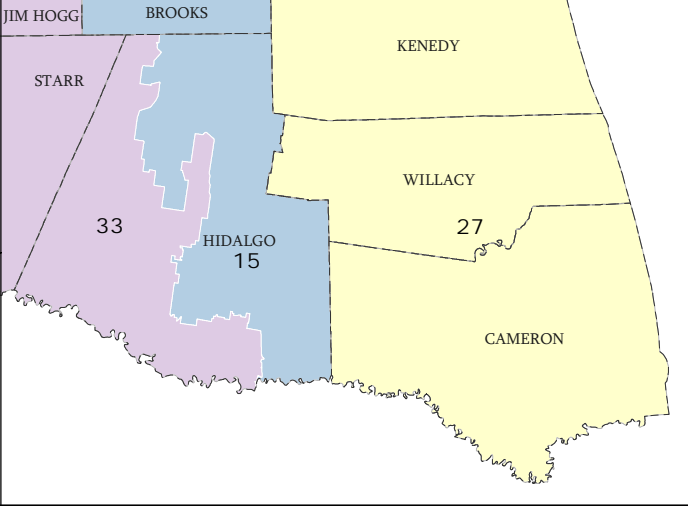

U.S. Congressional Districts Proposed Plan PLANC109

Map ID 5900
04/06/11 16:02:39

ATASCOSA COUNTY

U.S. Congressional Districts Proposed Plan PLANC109

-  COUNTIES
-  PLANC109

BEXAR COUNTY

U.S. Congressional Districts Proposed Plan PLANC109

 COUNTIES
 PLANC109

DALLAS COUNTY

U.S. Congressional Districts Proposed Plan PLANC109

 COUNTIES
 PLANC109

ANDREWS

ECTOR COUNTY

U.S. Congressional Districts Proposed Plan PLANC109

-  COUNTIES
-  PLANC109