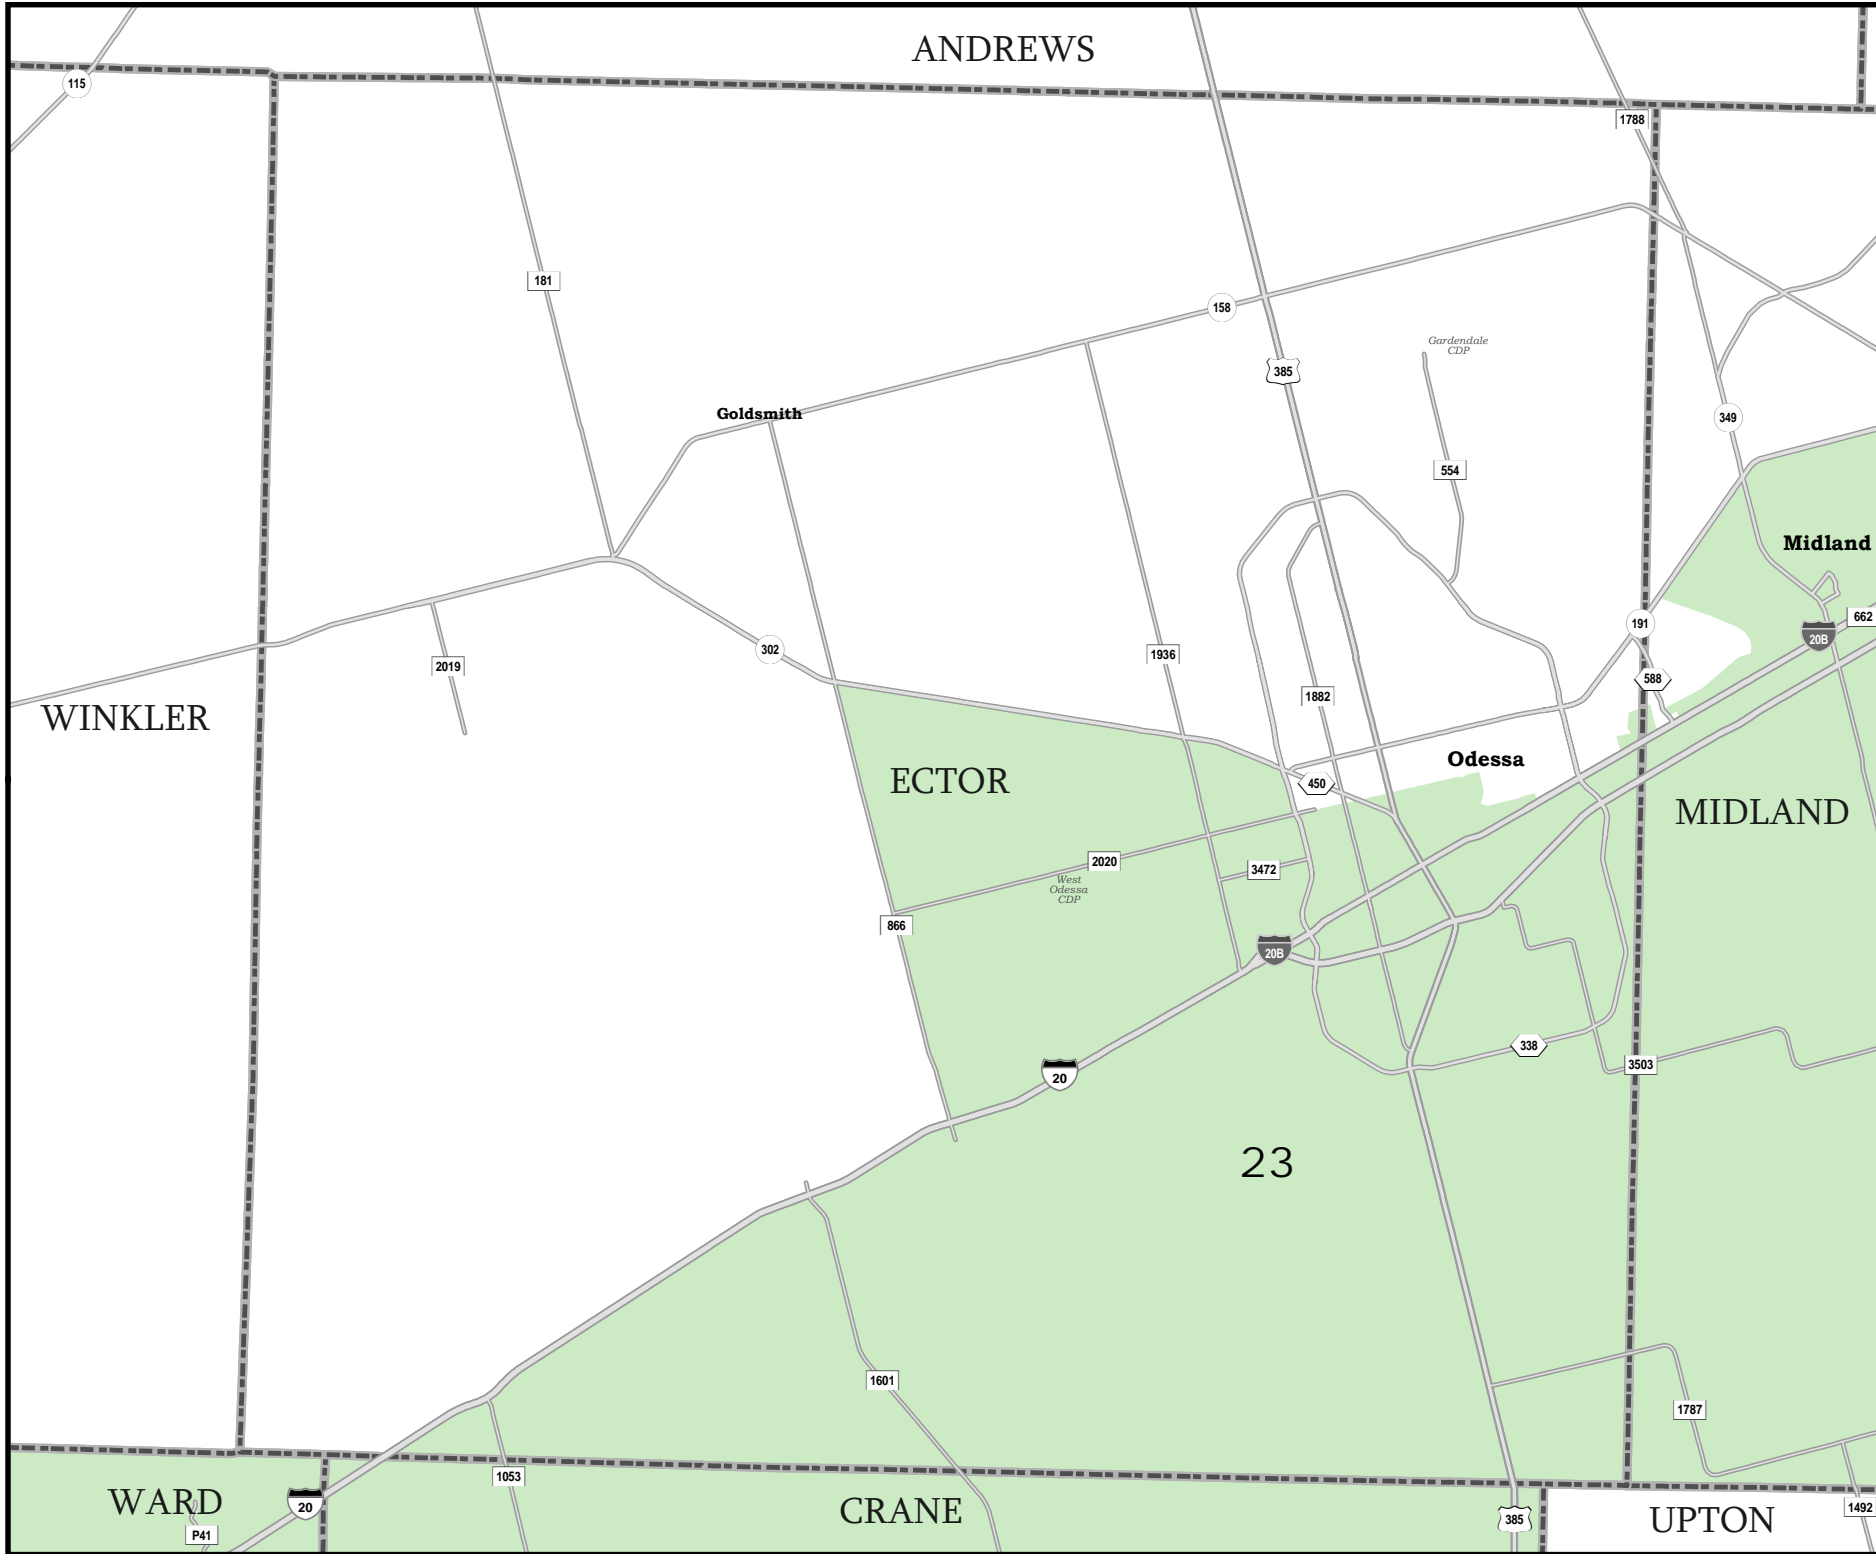

U.S. Congressional Districts Proposed Plan PLANC109

Map ID 5900
04/06/11 16:02:39

ATASCOSA COUNTY

U.S. Congressional Districts Proposed Plan PLANC109

-  COUNTIES
-  PLANC109

BEXAR COUNTY

U.S. Congressional Districts Proposed Plan PLANC109

 COUNTIES
 PLANC109

DALLAS COUNTY

U.S. Congressional Districts Proposed Plan PLANC109

 COUNTIES
 PLANC109

ANDREWS

ECTOR COUNTY

U.S. Congressional Districts Proposed Plan PLANC109

-  COUNTIES
-  PLANC109

Map ID 5900
04/06/11 16:02:39

9247
2010 Census
PLANC109 2011-04-06 15:46:47

23

WINKLER

Goldsmith

Gardendale CDP

Midland

Odessa