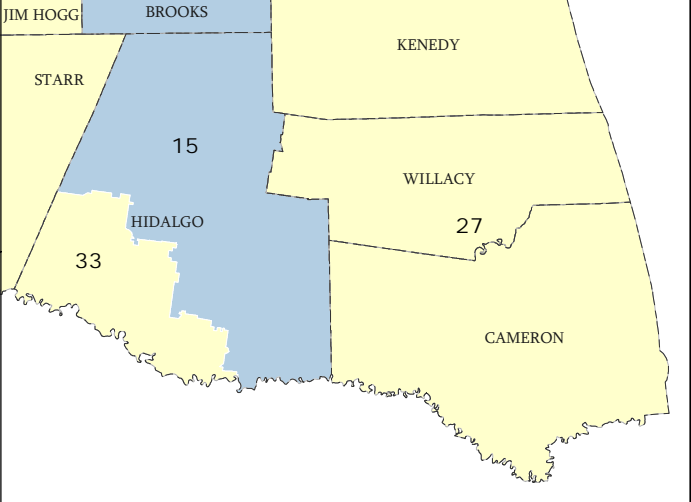

U.S. Congressional Districts Proposed Plan PLANC108

COUNTIES
 PLANC108

Map ID 5900
04/06/11 15:29:57

9245
2010 Census
PLANC108 2011-04-06 15:19:39

BEXAR COUNTY

U.S. Congressional Districts Proposed Plan PLANC108

 COUNTIES
 PLANC108

CALDWELL COUNTY

U.S. Congressional Districts Proposed Plan PLANC108

-  COUNTIES
-  PLANC108

COMAL COUNTY

U.S. Congressional Districts Proposed Plan PLANC108

-  COUNTIES
-  PLANC108

DALLAS COUNTY

 COUNTIES
 PLANC108

9245
 2010 Census
 PLANC108
 2011-04-06 15:19:39

Map ID 5900
 04/06/11 15:29:57

 Texas Legislative Council

VICTORIA COUNTY

U.S. Congressional Districts Proposed Plan PLANC108

-  COUNTIES
-  PLANC108