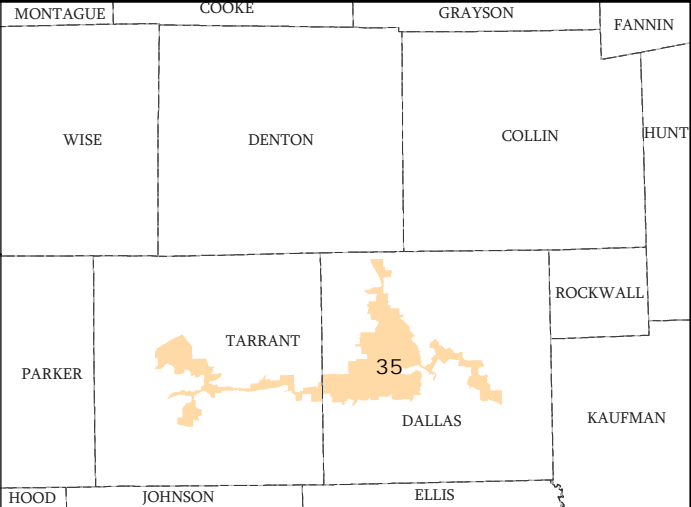

U.S. Congressional Districts Proposed Plan PLANC108

COUNTIES
 PLANC108

Map ID 5900
04/06/11 15:29:57

9245
2010 Census
PLANC108 2011-04-06 15:19:39

BEXAR COUNTY

U.S. Congressional Districts Proposed Plan PLANC108

 COUNTIES
 PLANC108

CALDWELL COUNTY

U.S. Congressional Districts Proposed Plan PLANC108

-  COUNTIES
-  PLANC108

COMAL COUNTY

U.S. Congressional Districts Proposed Plan PLANC108

-  COUNTIES
-  PLANC108

DALLAS COUNTY

 COUNTIES
 PLANC108

9245
 2010 Census
 PLANC108
 2011-04-06 15:19:39

Map ID 5900
 04/06/11 15:29:57

 Texas Legislative Council

VICTORIA COUNTY

U.S. Congressional Districts Proposed Plan PLANC108

-  COUNTIES
-  PLANC108