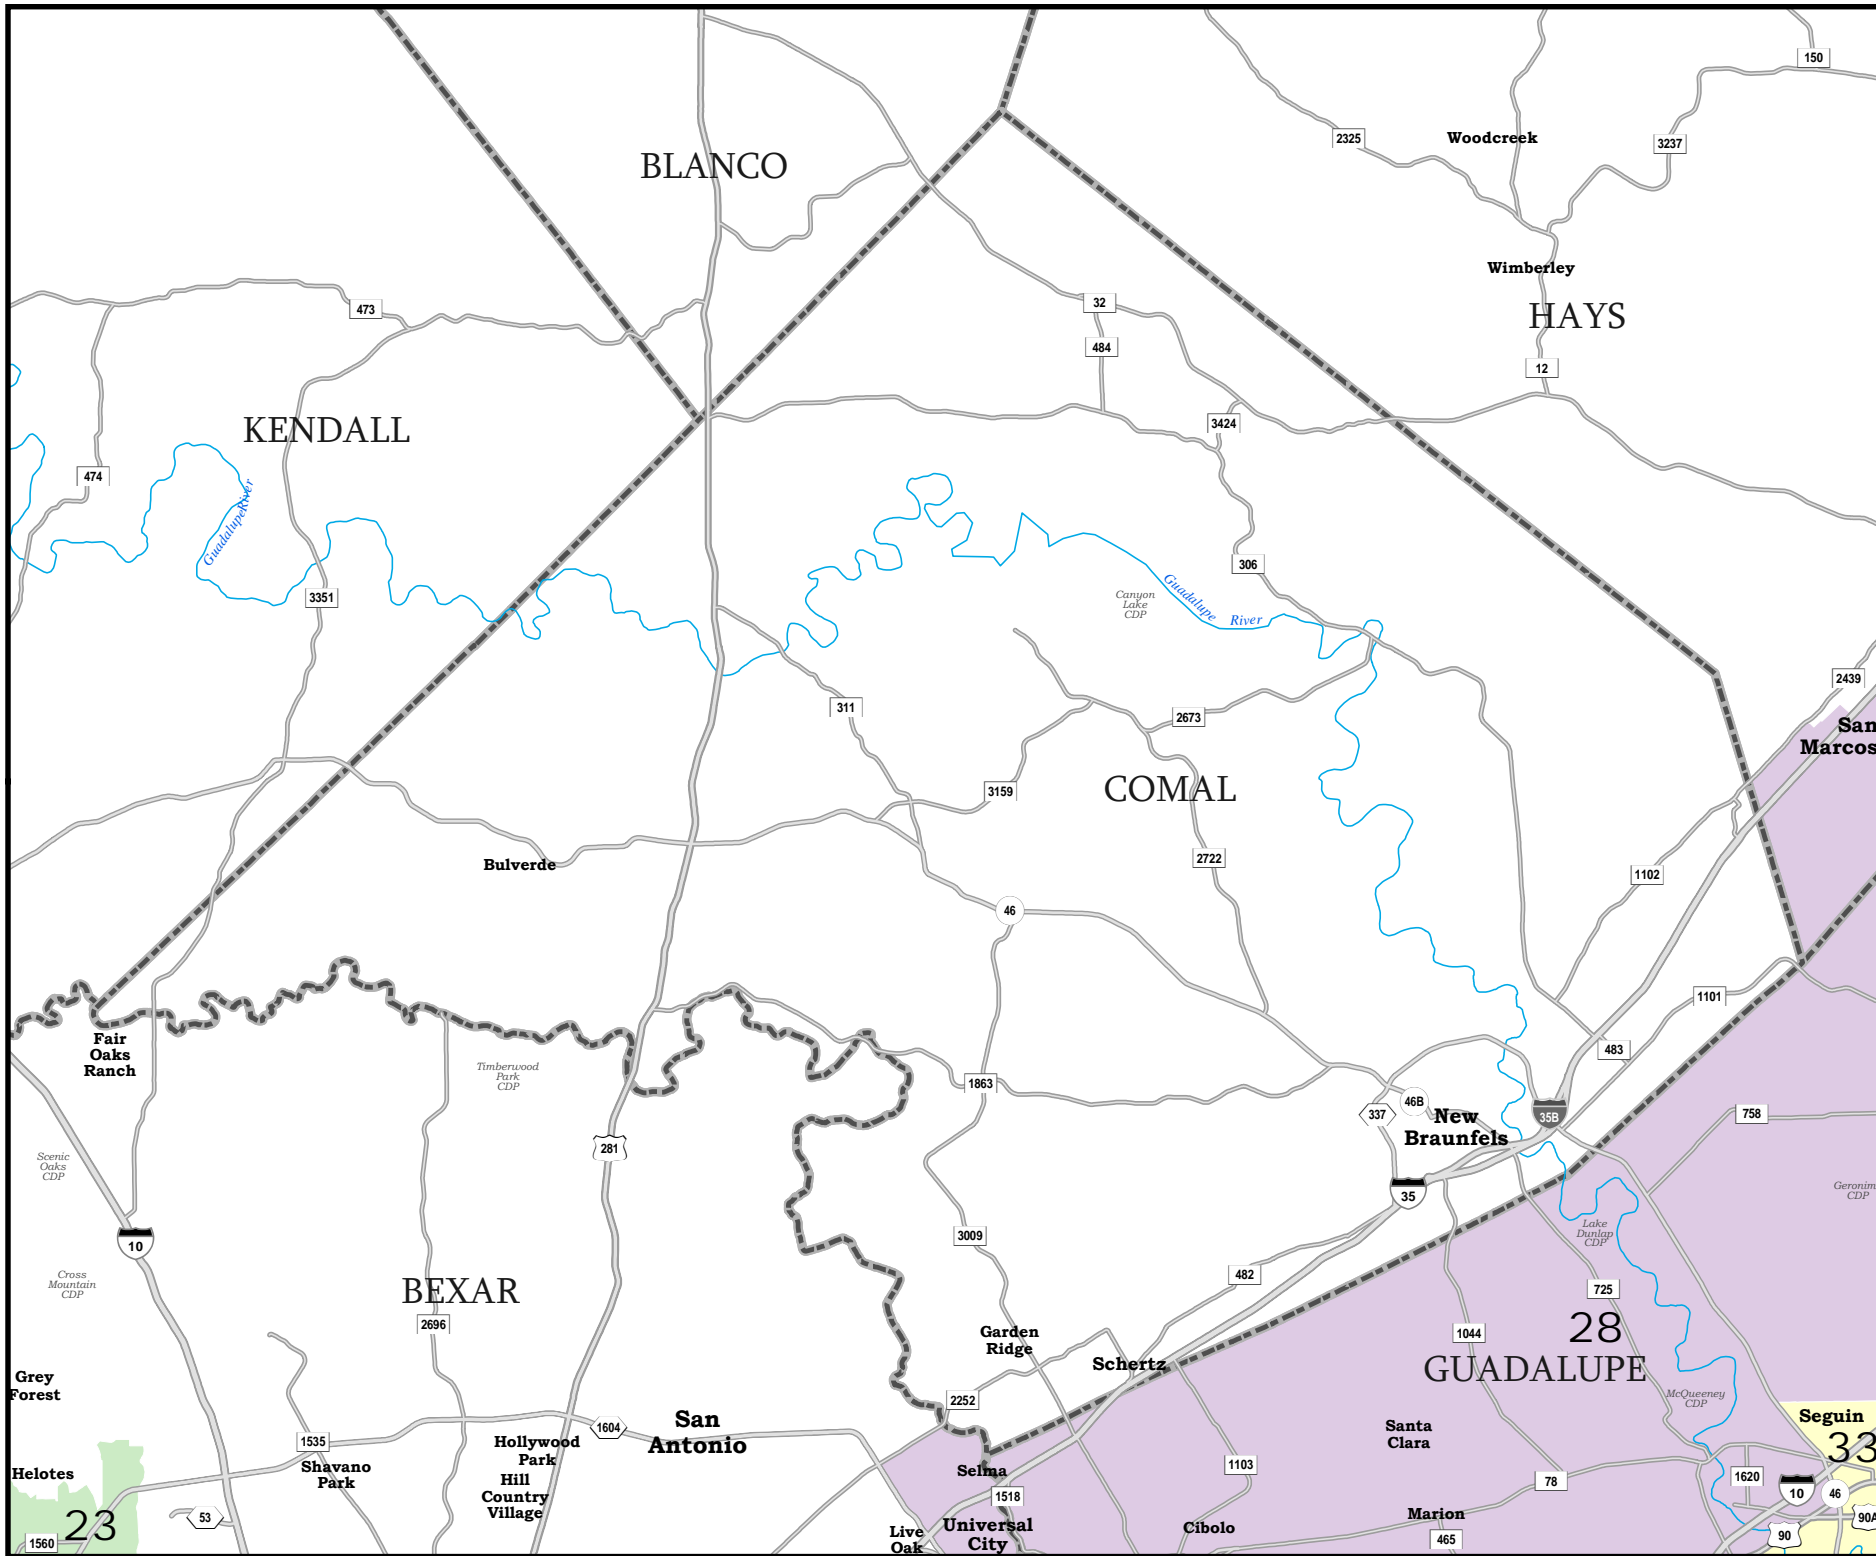

U.S. Congressional Districts Proposed Plan PLANC108

COUNTIES
 PLANC108

Map ID 5900
04/06/11 15:29:57

9245
2010 Census
PLANC108 2011-04-06 15:19:39

BEXAR COUNTY

U.S. Congressional Districts Proposed Plan PLANC108

 COUNTIES
 PLANC108

CALDWELL COUNTY

U.S. Congressional Districts Proposed Plan PLANC108

-  COUNTIES
-  PLANC108

COMAL COUNTY

U.S. Congressional Districts Proposed Plan PLANC108

-  COUNTIES
-  PLANC108

DALLAS COUNTY