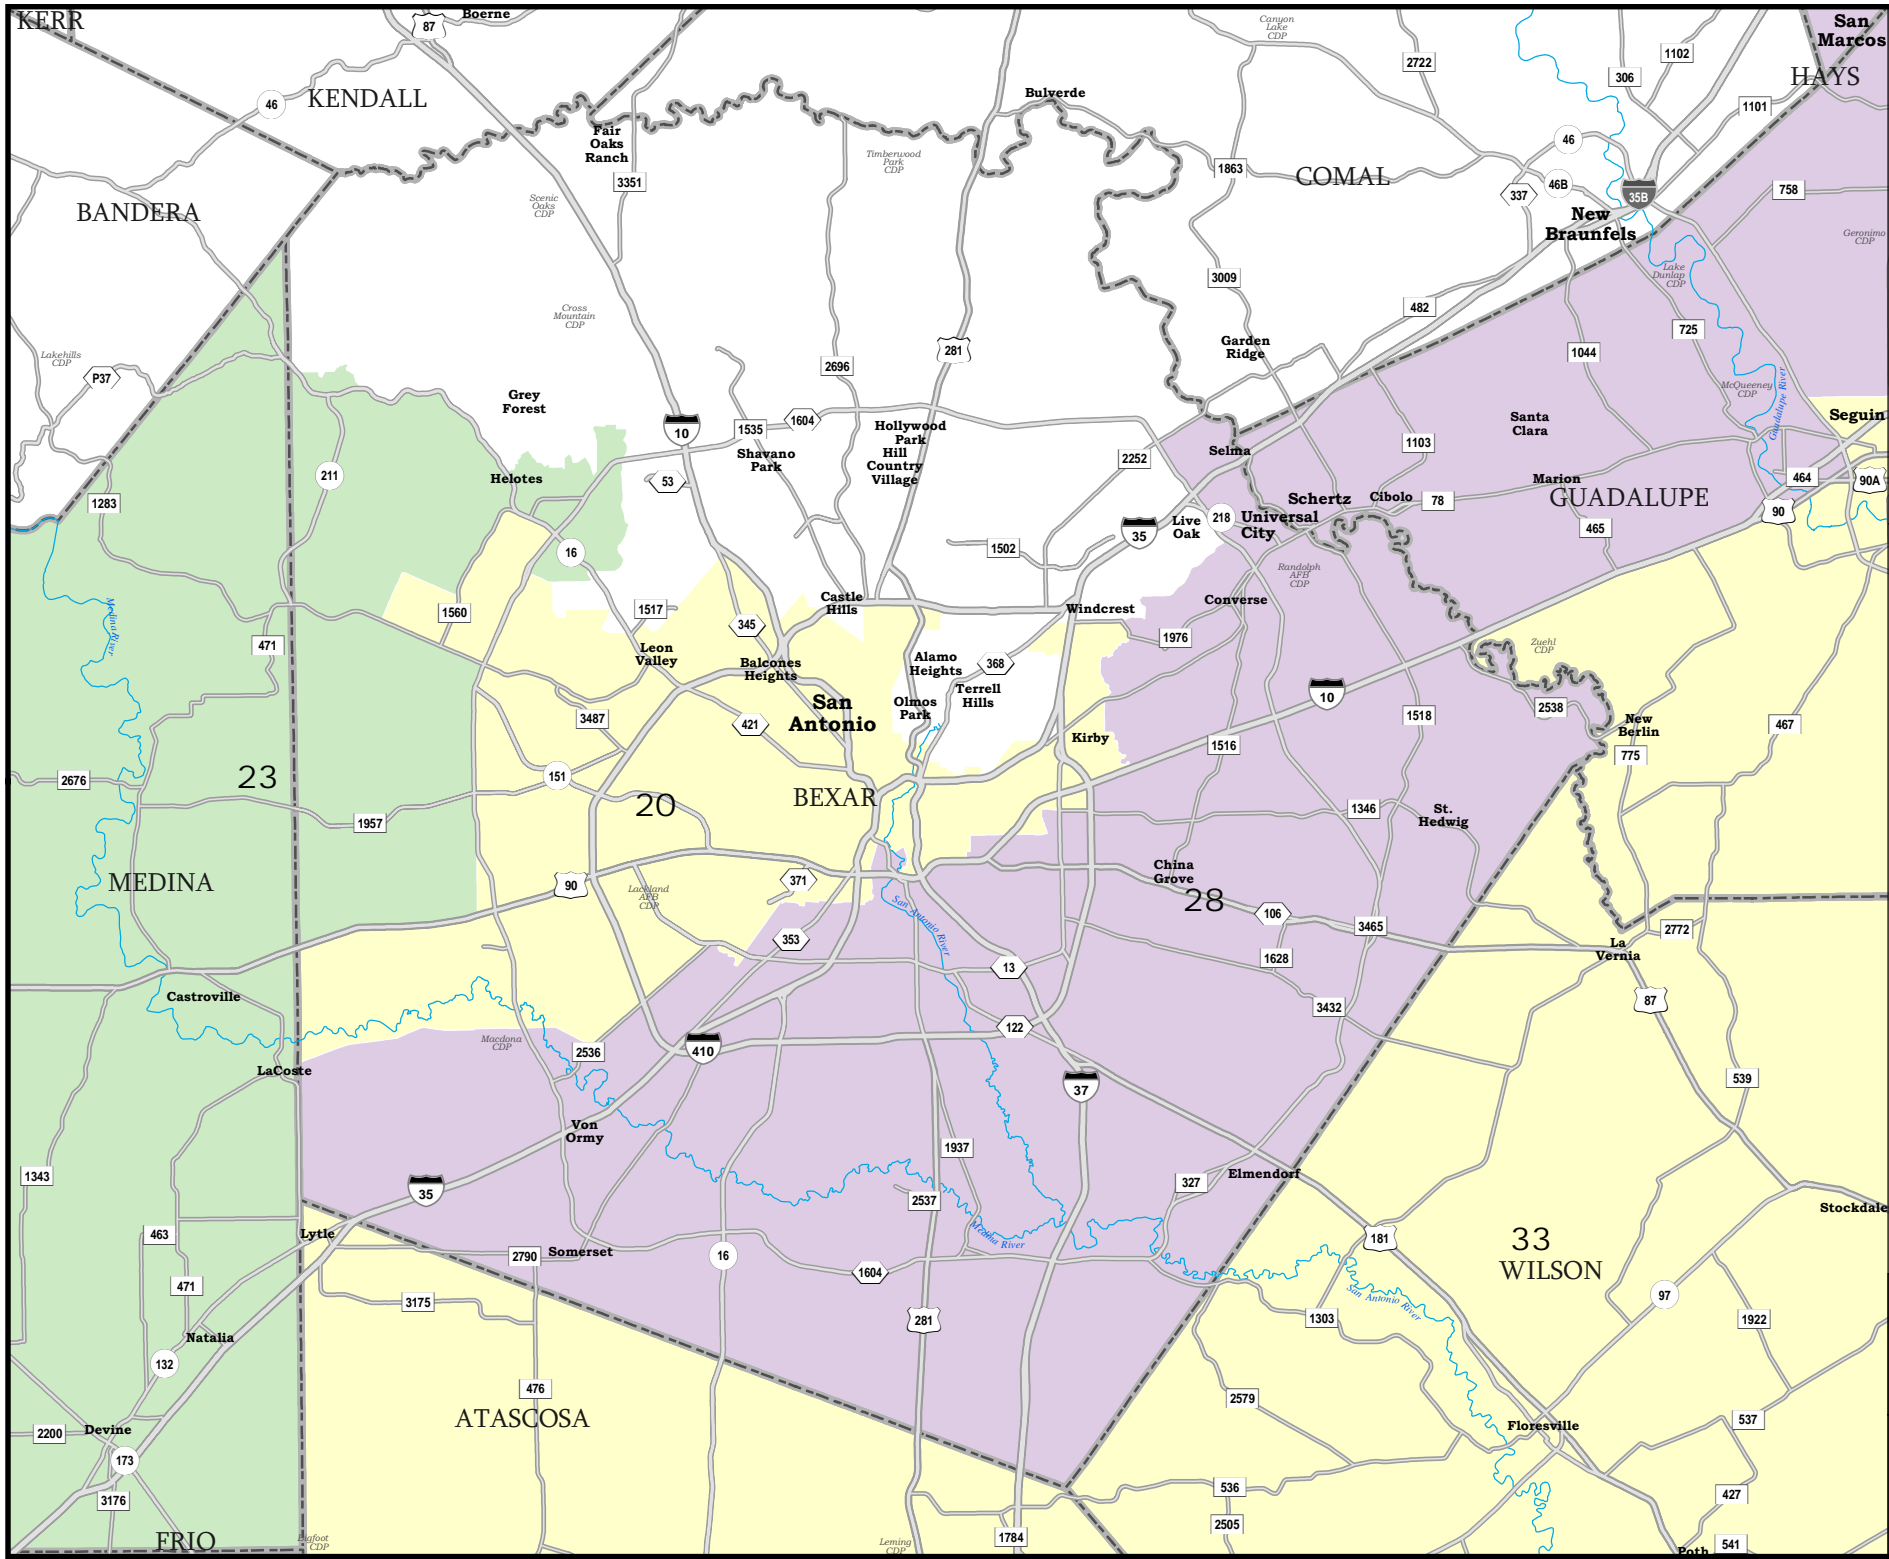

U.S. Congressional Districts Proposed Plan PLANC108

COUNTIES
 PLANC108

Map ID 5900
04/06/11 15:29:57

9245
2010 Census
PLANC108 2011-04-06 15:19:39

BEXAR COUNTY

U.S. Congressional Districts Proposed Plan PLANC108

 COUNTIES
 PLANC108

CALDWELL COUNTY

U.S. Congressional Districts Proposed Plan PLANC108

-  COUNTIES
-  PLANC108

COMAL COUNTY

U.S. Congressional Districts Proposed Plan PLANC108

-  COUNTIES
-  PLANC108

DALLAS COUNTY