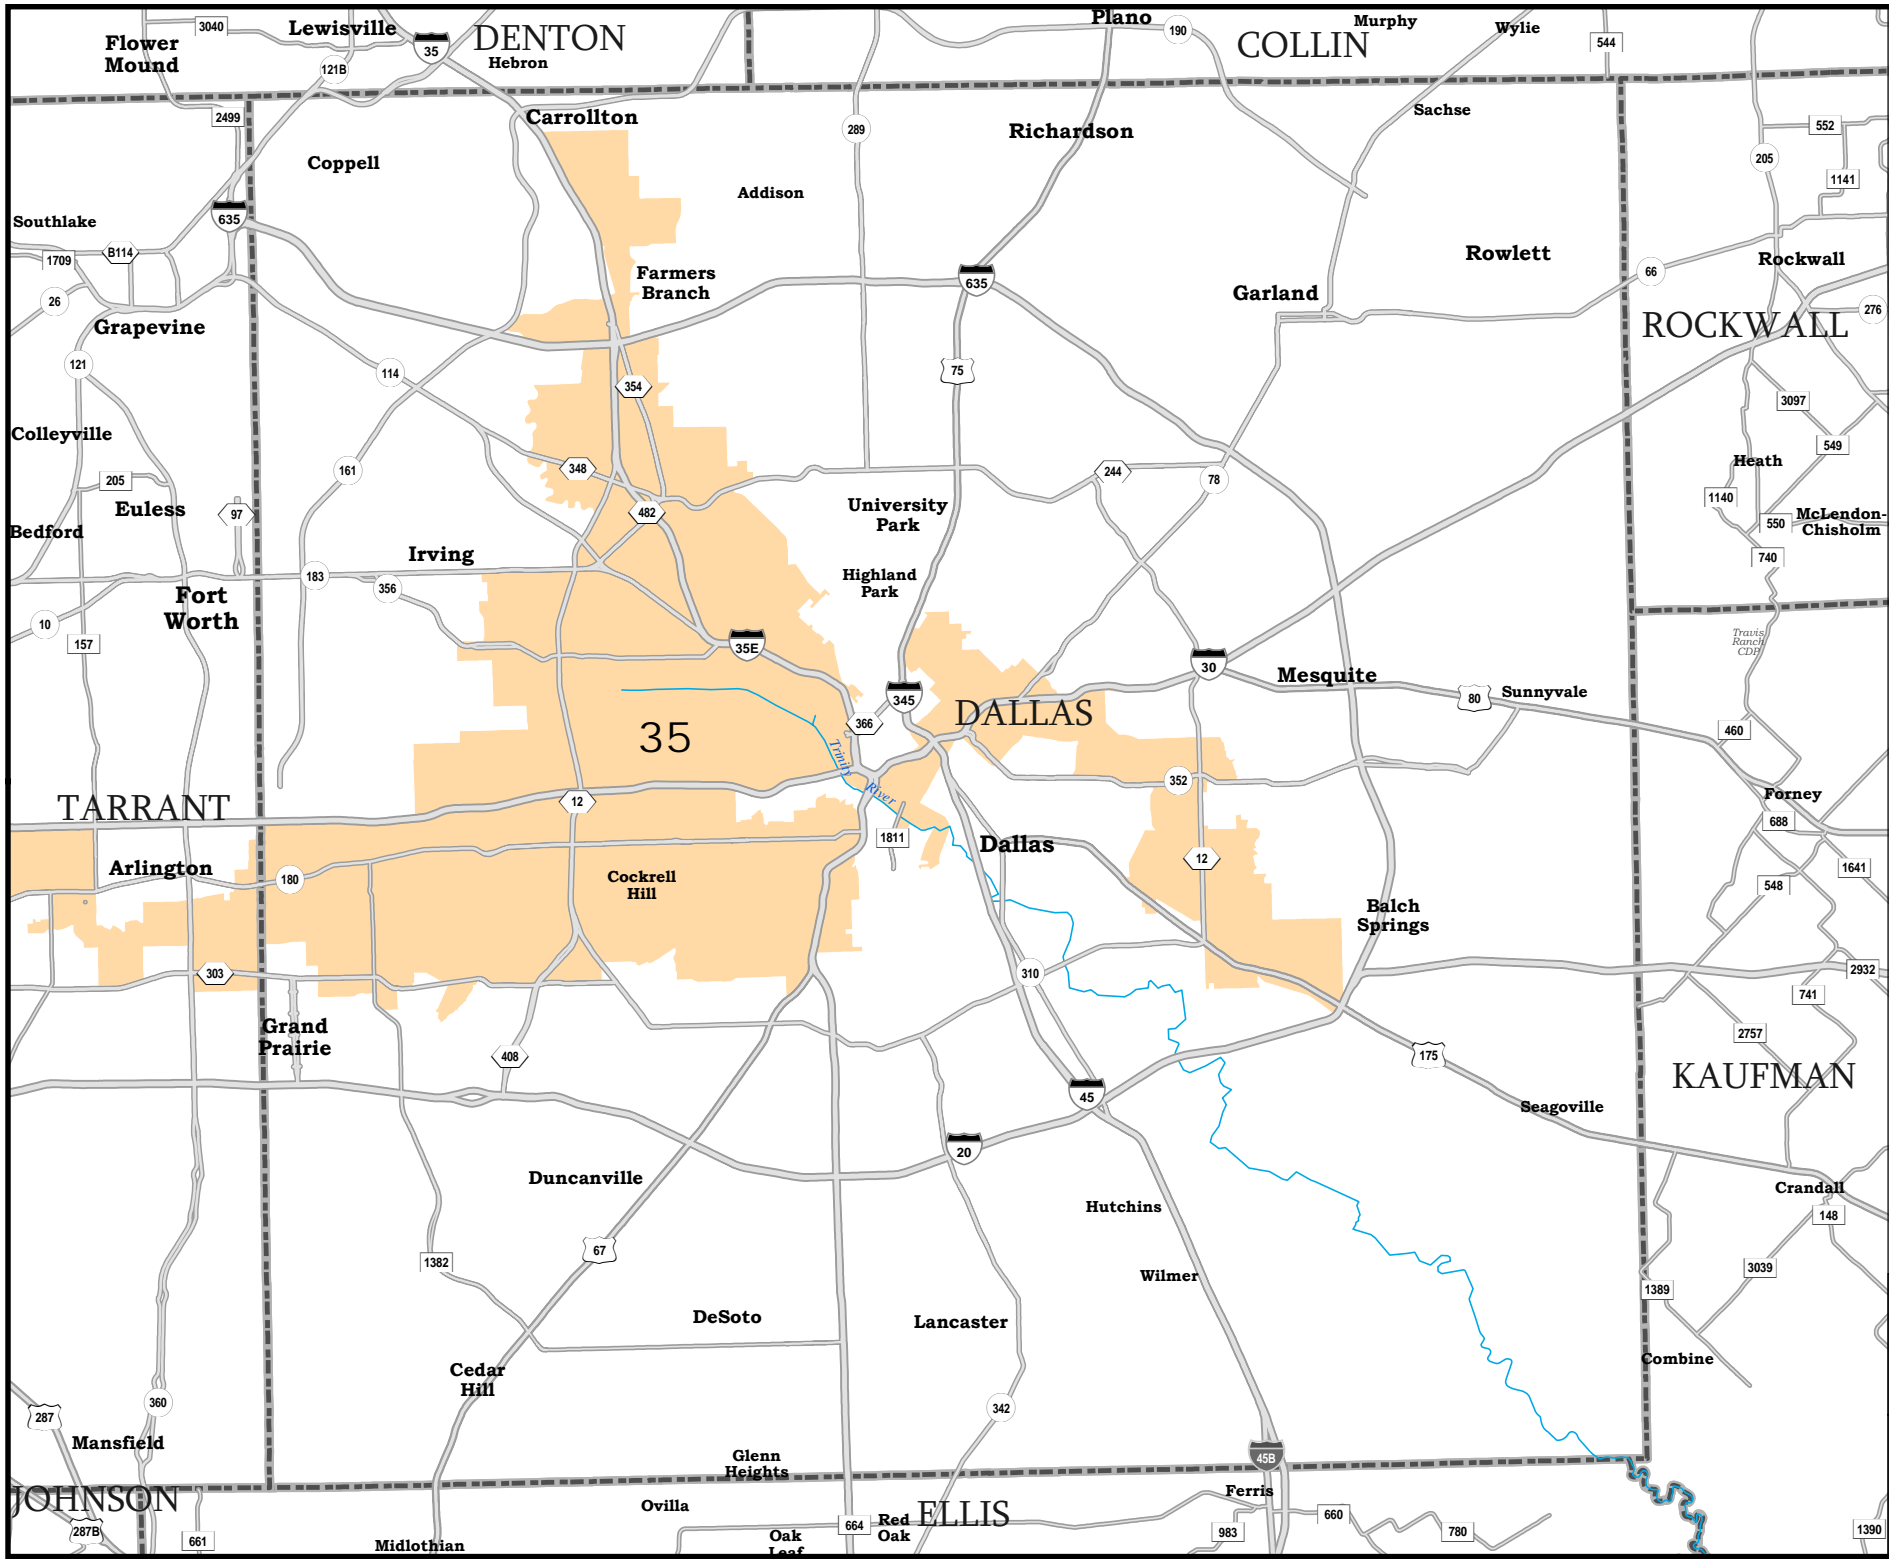

U.S. Congressional Districts Proposed Plan PLANC108

COUNTIES
 PLANC108

Map ID 5900
04/06/11 15:29:57

9245
2010 Census
PLANC108 2011-04-06 15:19:39

BEXAR COUNTY

U.S. Congressional Districts Proposed Plan PLANC108

 COUNTIES
 PLANC108

CALDWELL COUNTY

U.S. Congressional Districts Proposed Plan PLANC108

-  COUNTIES
-  PLANC108

COMAL COUNTY

U.S. Congressional Districts Proposed Plan PLANC108

-  COUNTIES
-  PLANC108

DALLAS COUNTY