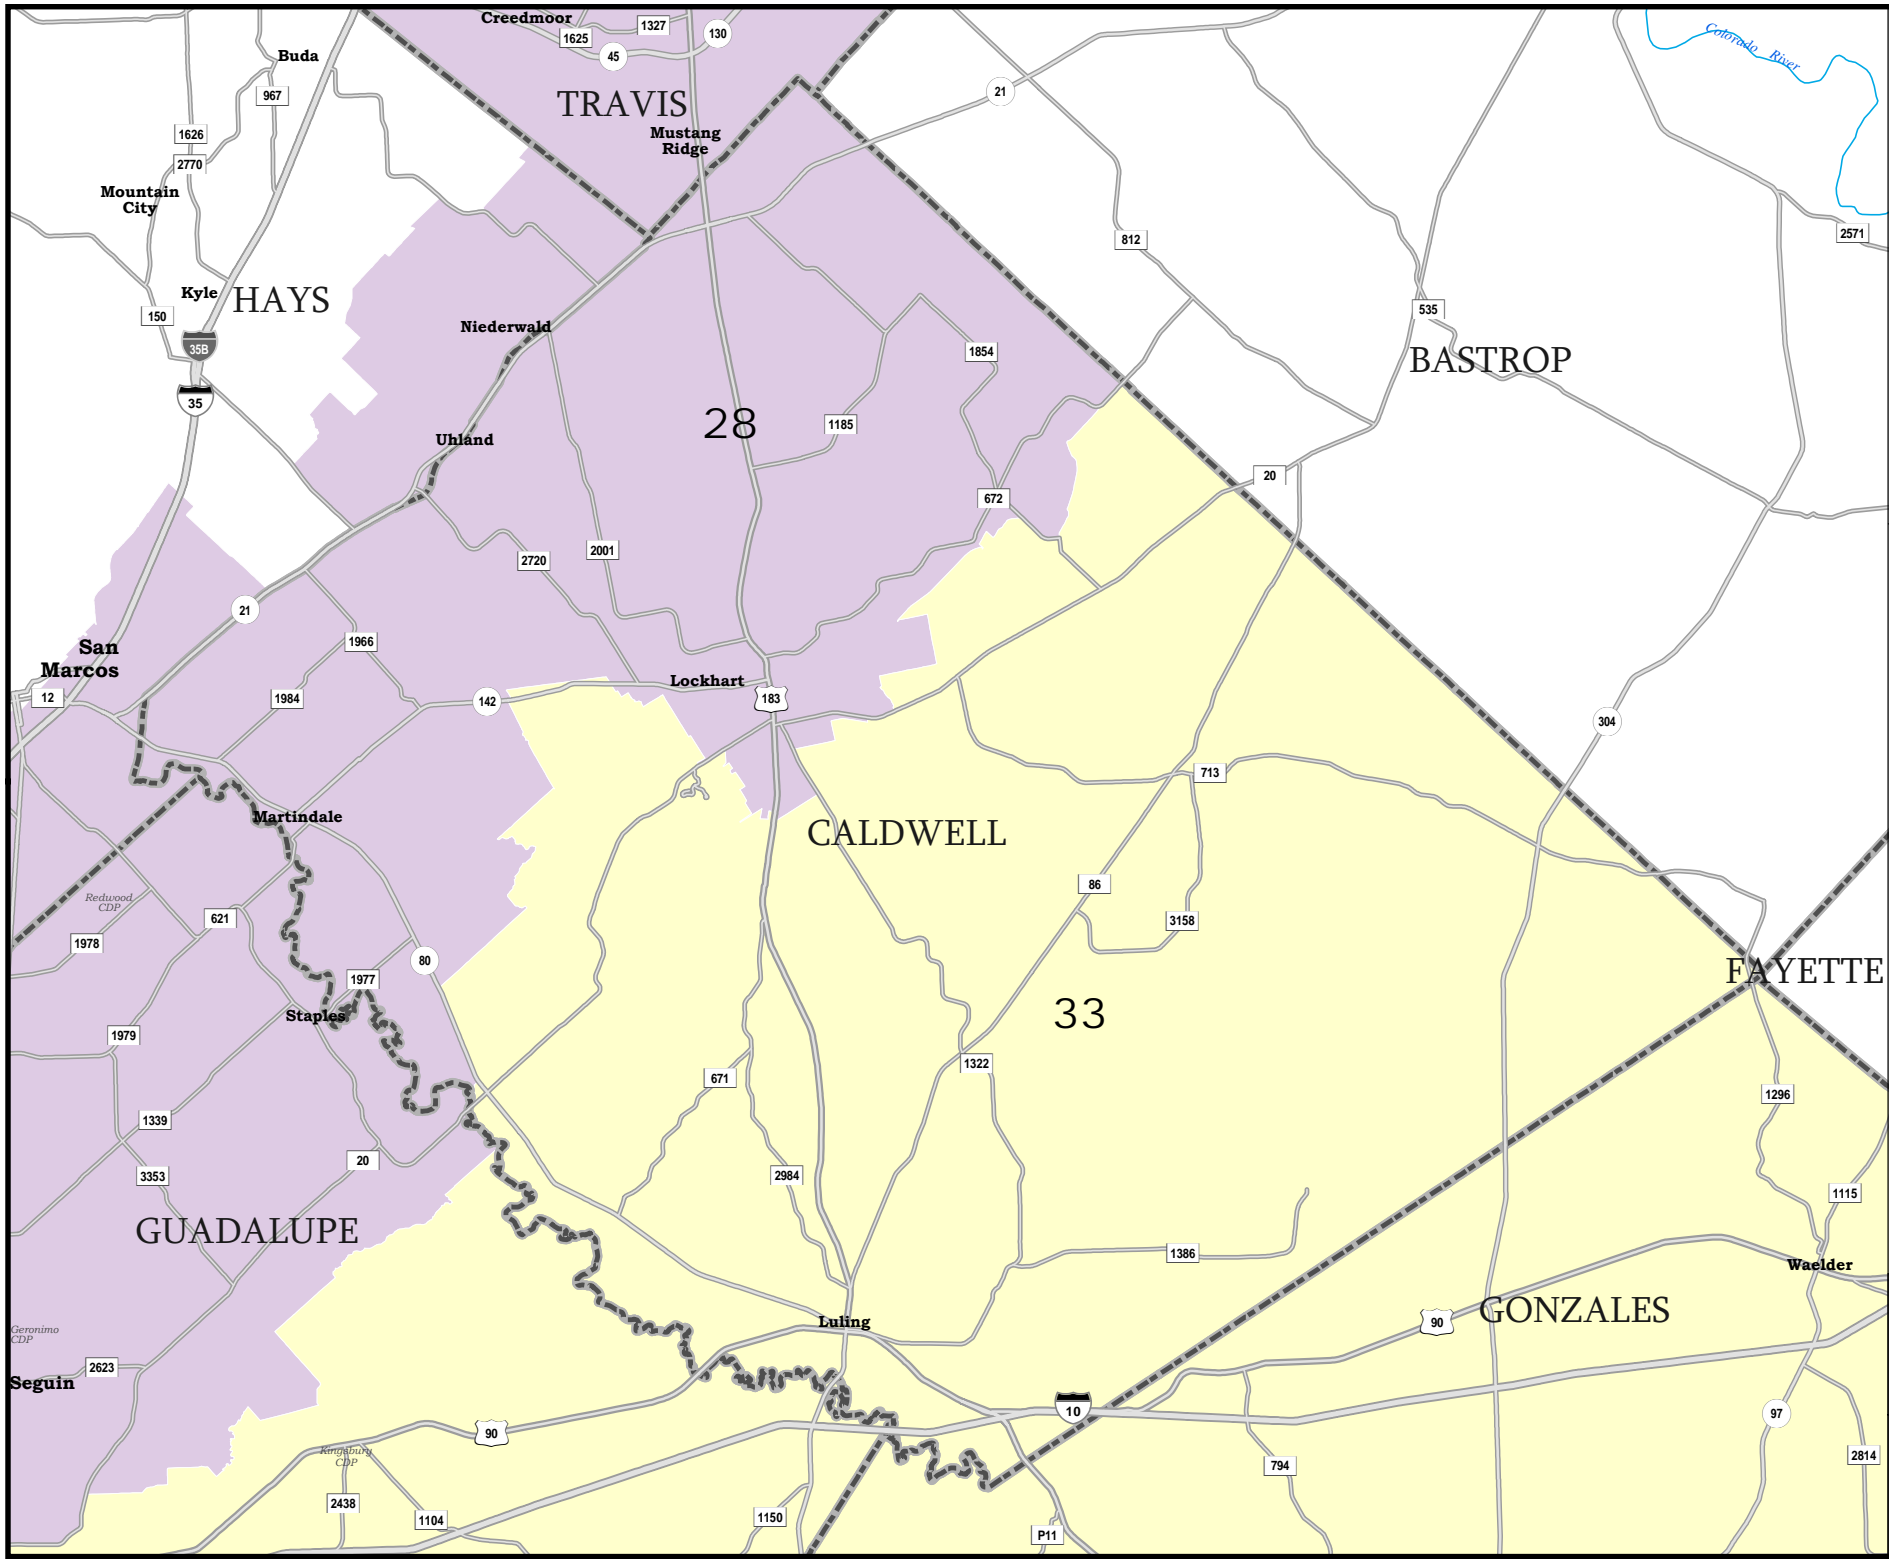

CALDWELL COUNTY

U.S. Congressional Districts Proposed Plan PLANC108

- COUNTIES
- PLANC108