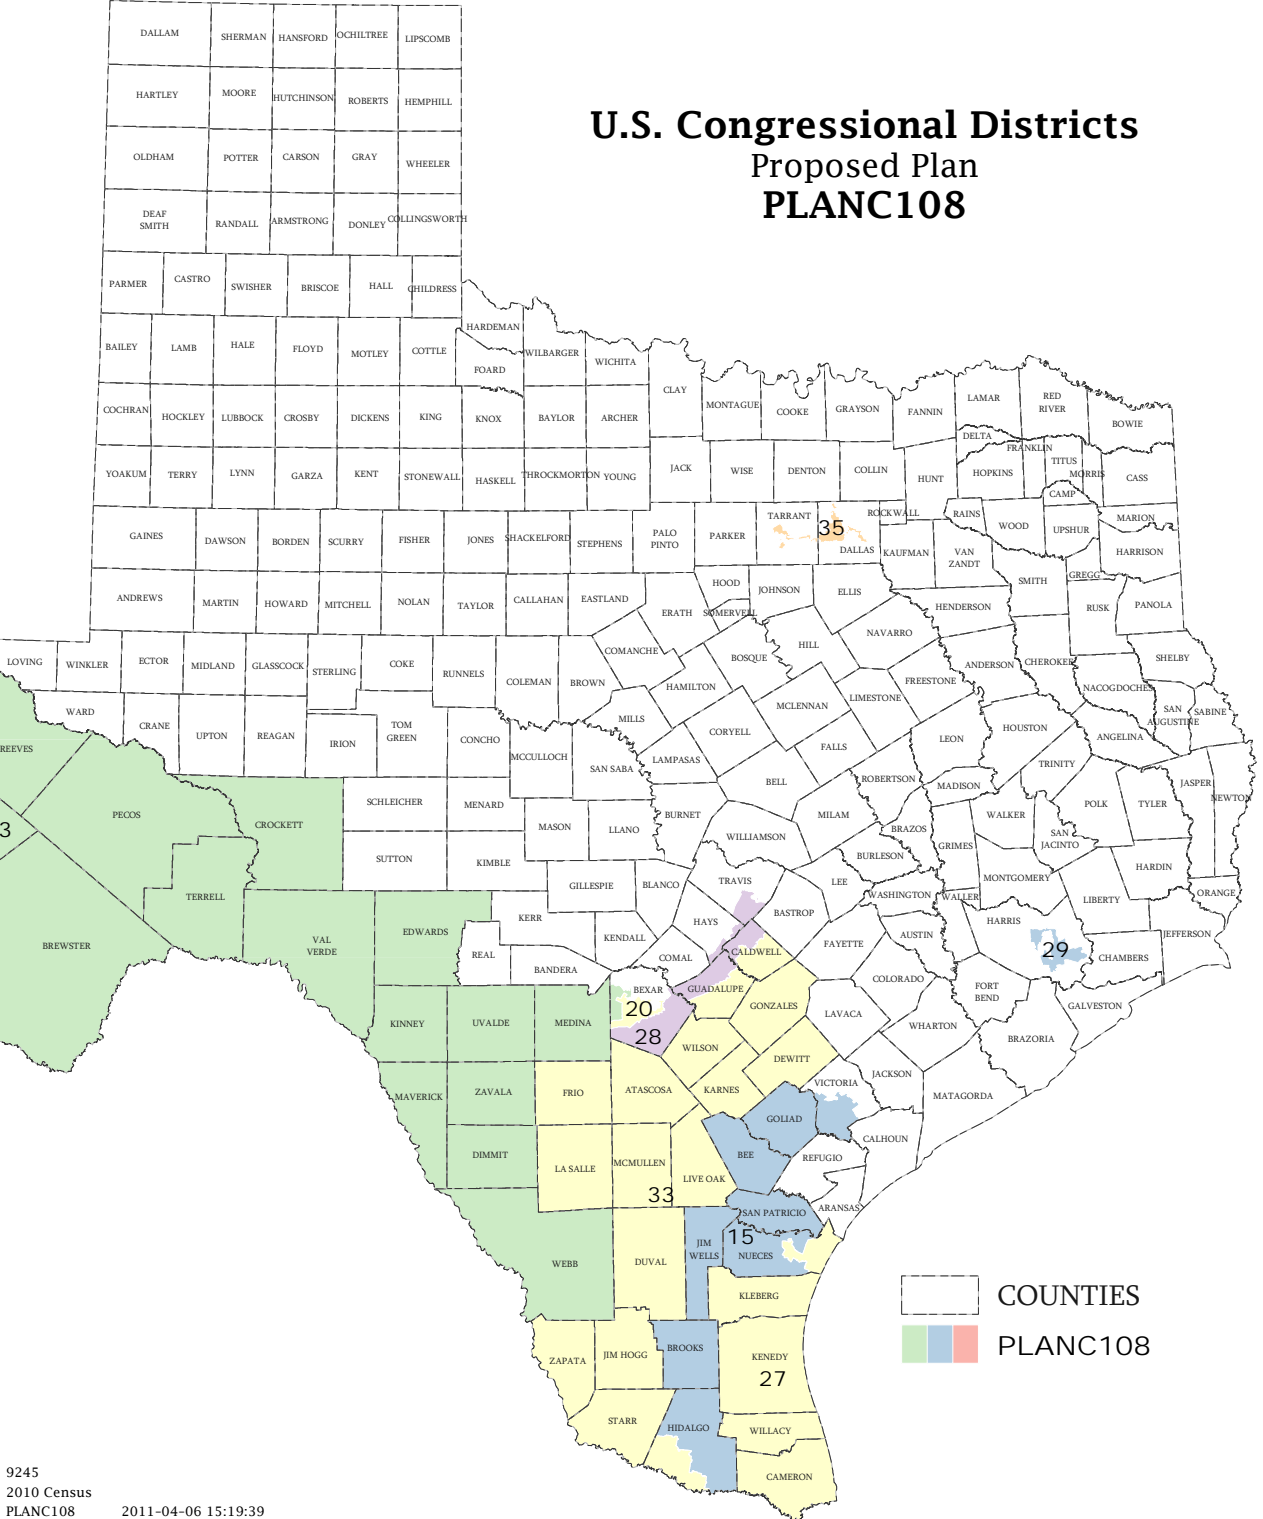

U.S. Congressional Districts Proposed Plan PLANC108

COUNTIES
 PLANC108

Map ID 5900
04/06/11 15:29:57

9245
2010 Census
PLANC108 2011-04-06 15:19:39

BEXAR COUNTY

U.S. Congressional Districts Proposed Plan PLANC108

 COUNTIES
 PLANC108

CALDWELL COUNTY

U.S. Congressional Districts Proposed Plan PLANC108

-  COUNTIES
-  PLANC108

COMAL COUNTY

U.S. Congressional Districts Proposed Plan PLANC108

-  COUNTIES
-  PLANC108

DALLAS COUNTY

-  COUNTIES
-  PLANC108

GUADALUPE COUNTY

U.S. Congressional Districts Proposed Plan PLANC108

-  COUNTIES
-  PLANC108

HARRIS COUNTY

U.S. Congressional Districts Proposed Plan PLANC108

 COUNTIES
 PLANC108

HAYS COUNTY

 COUNTIES
 PLANC108

9245
 2010 Census
 PLANC108
 2011-04-06 15:19:39

Map ID 5900
 04/06/11 15:29:57

 Texas Legislative Council

VICTORIA COUNTY

U.S. Congressional Districts Proposed Plan PLANC108

-  COUNTIES
-  PLANC108