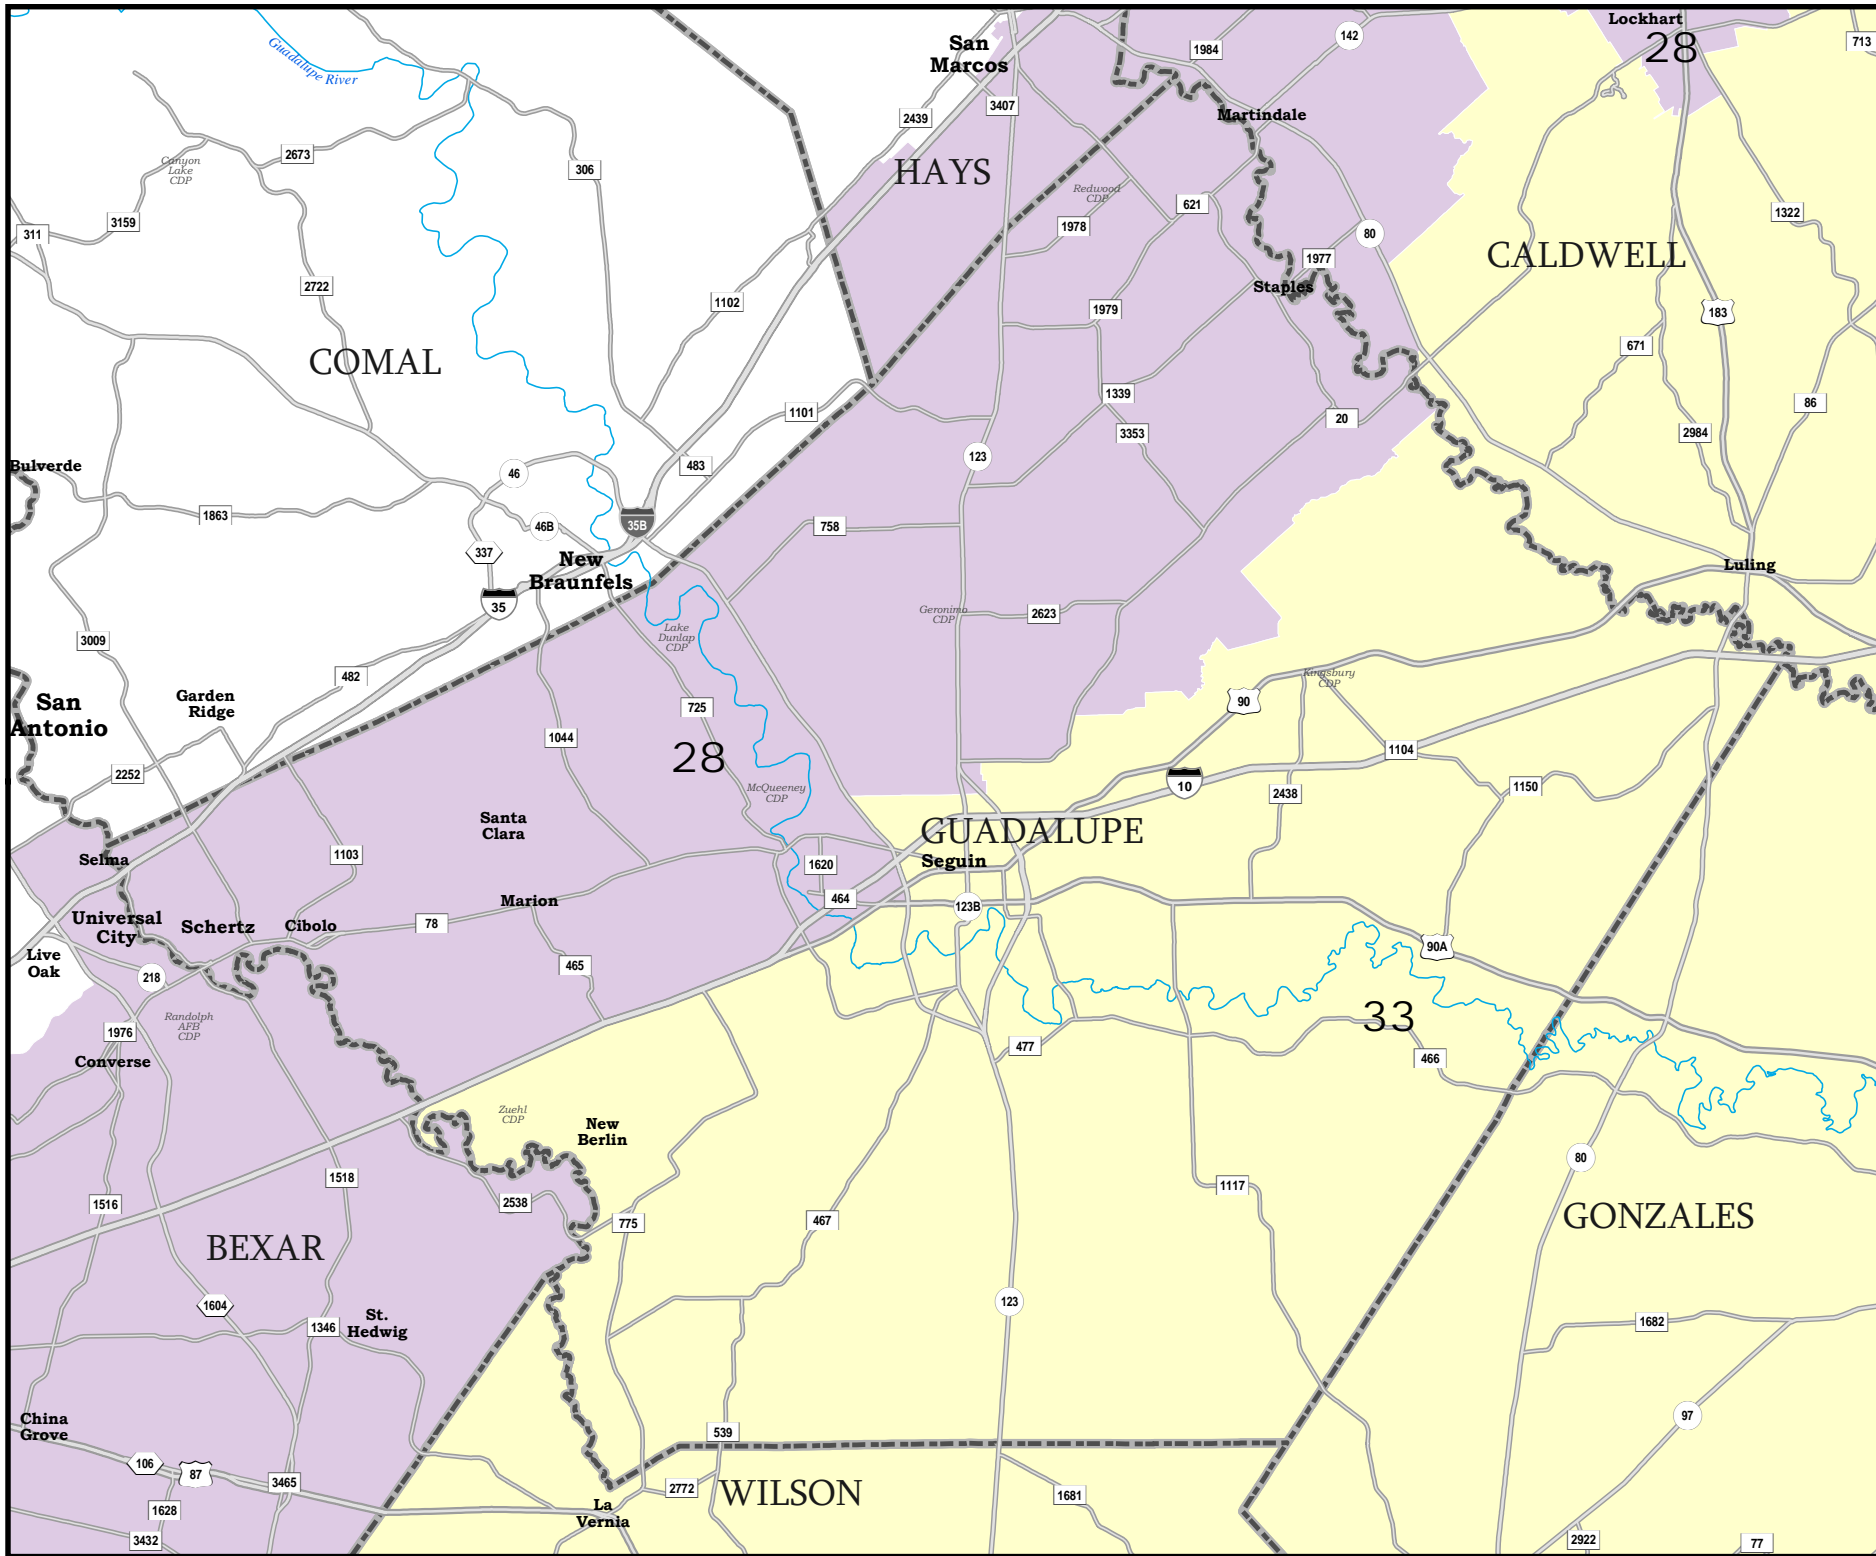

GUADALUPE COUNTY

U.S. Congressional Districts Proposed Plan PLANC108

- COUNTIES
- PLANC108