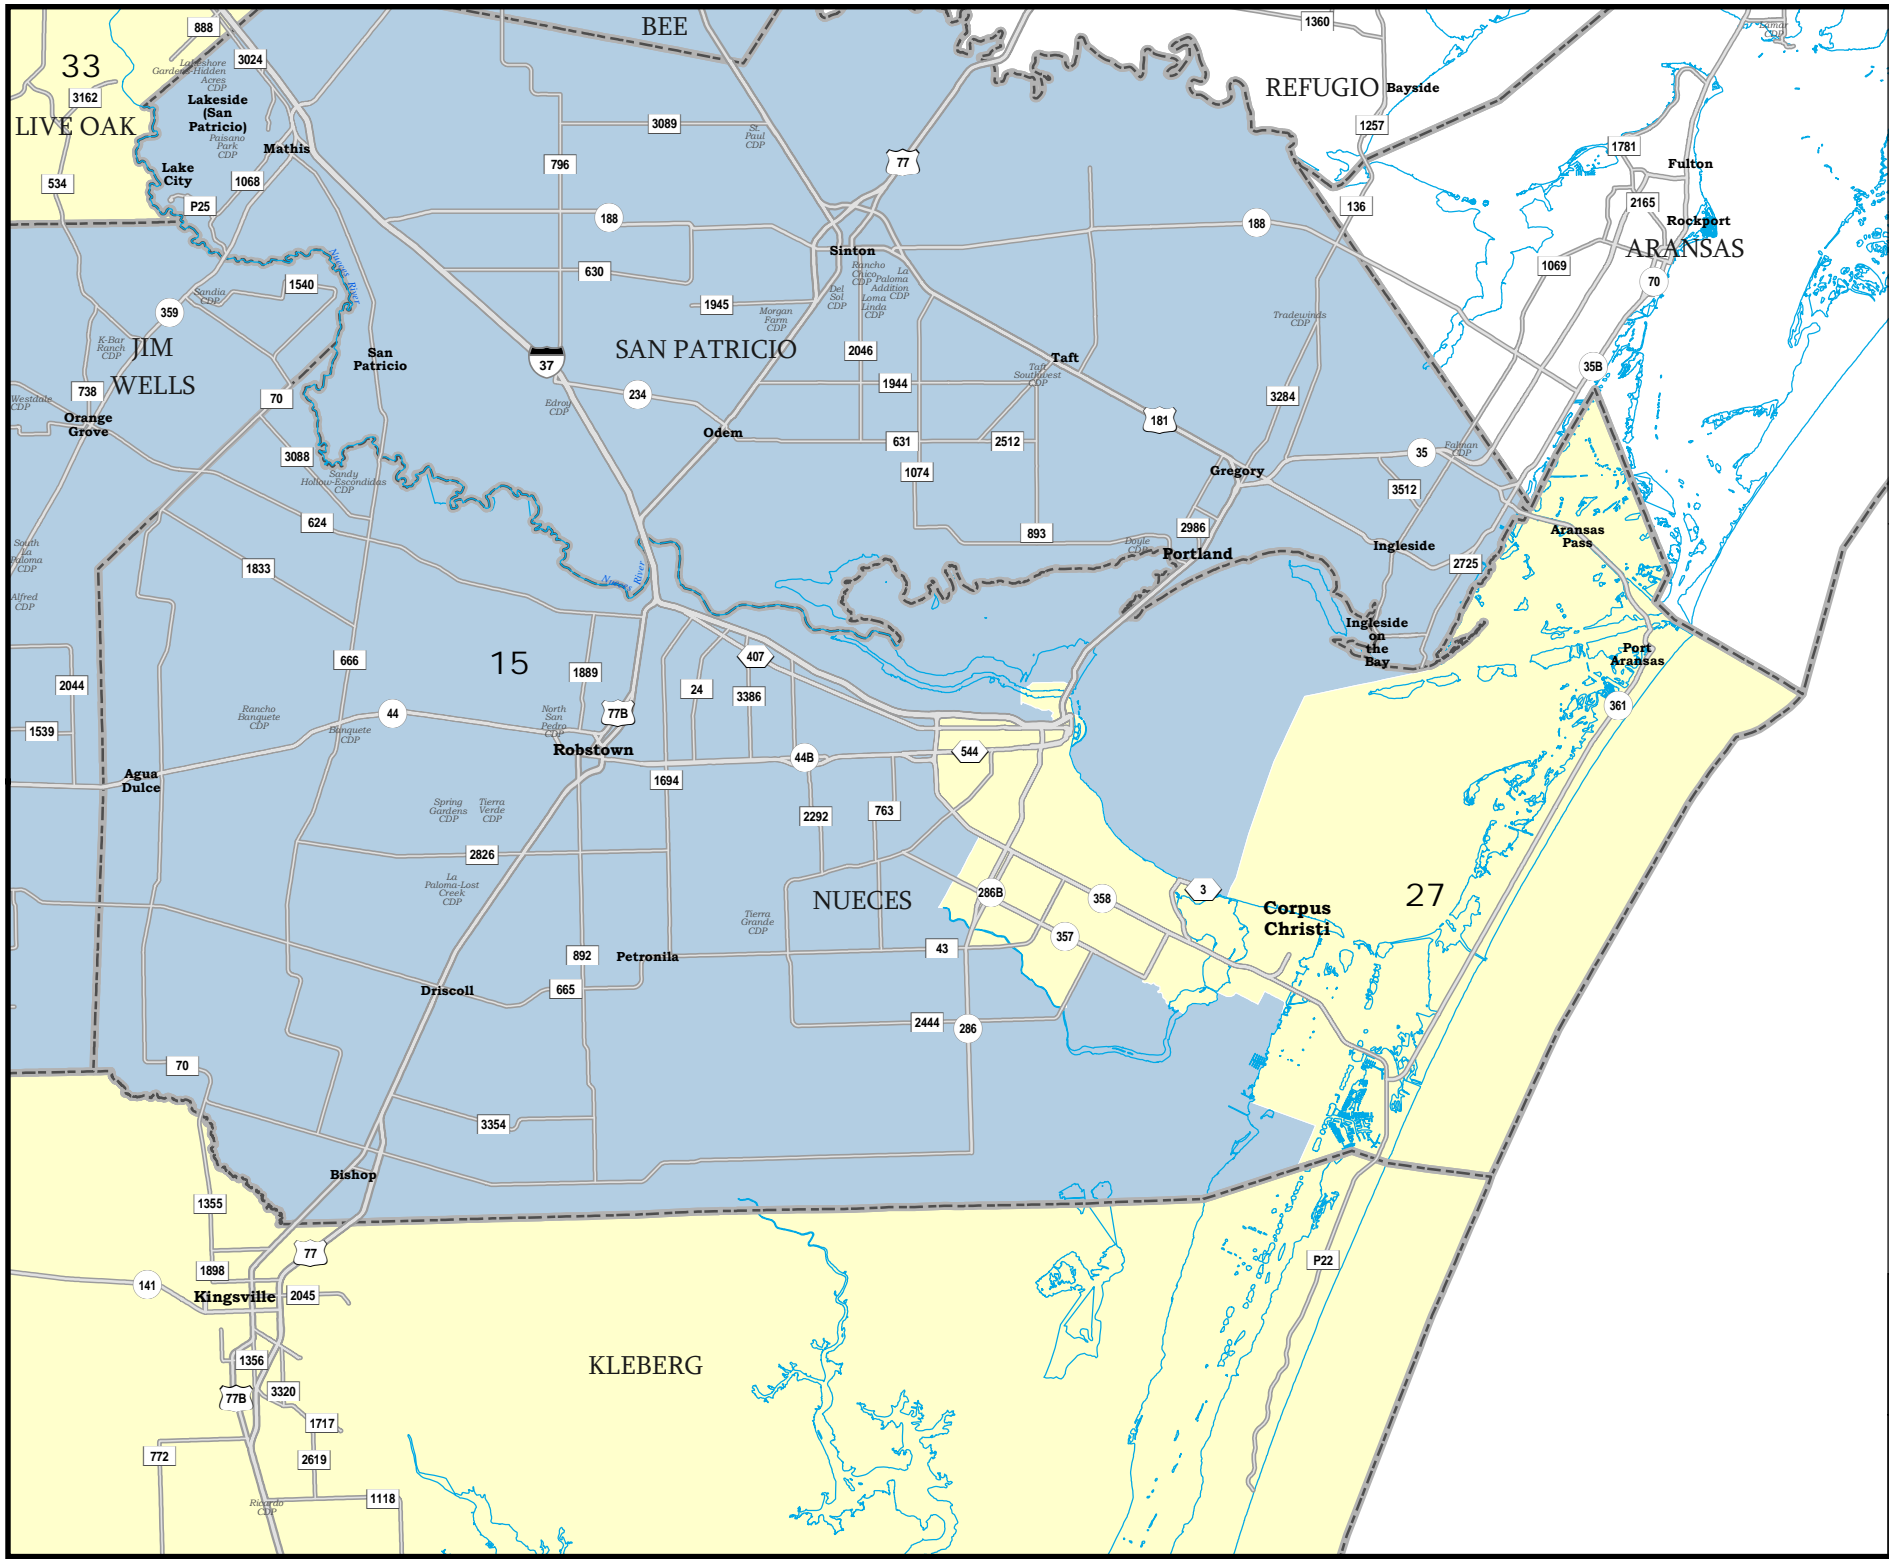

2011-04-06 15:19:39

HUDSPETH COUNTY

U.S. Congressional Districts Proposed Plan PLANC108

-  COUNTIES
-  PLANC108

NUECES COUNTY

U.S. Congressional Districts Proposed Plan PLANC108

 COUNTIES
 PLANC108

STARR COUNTY