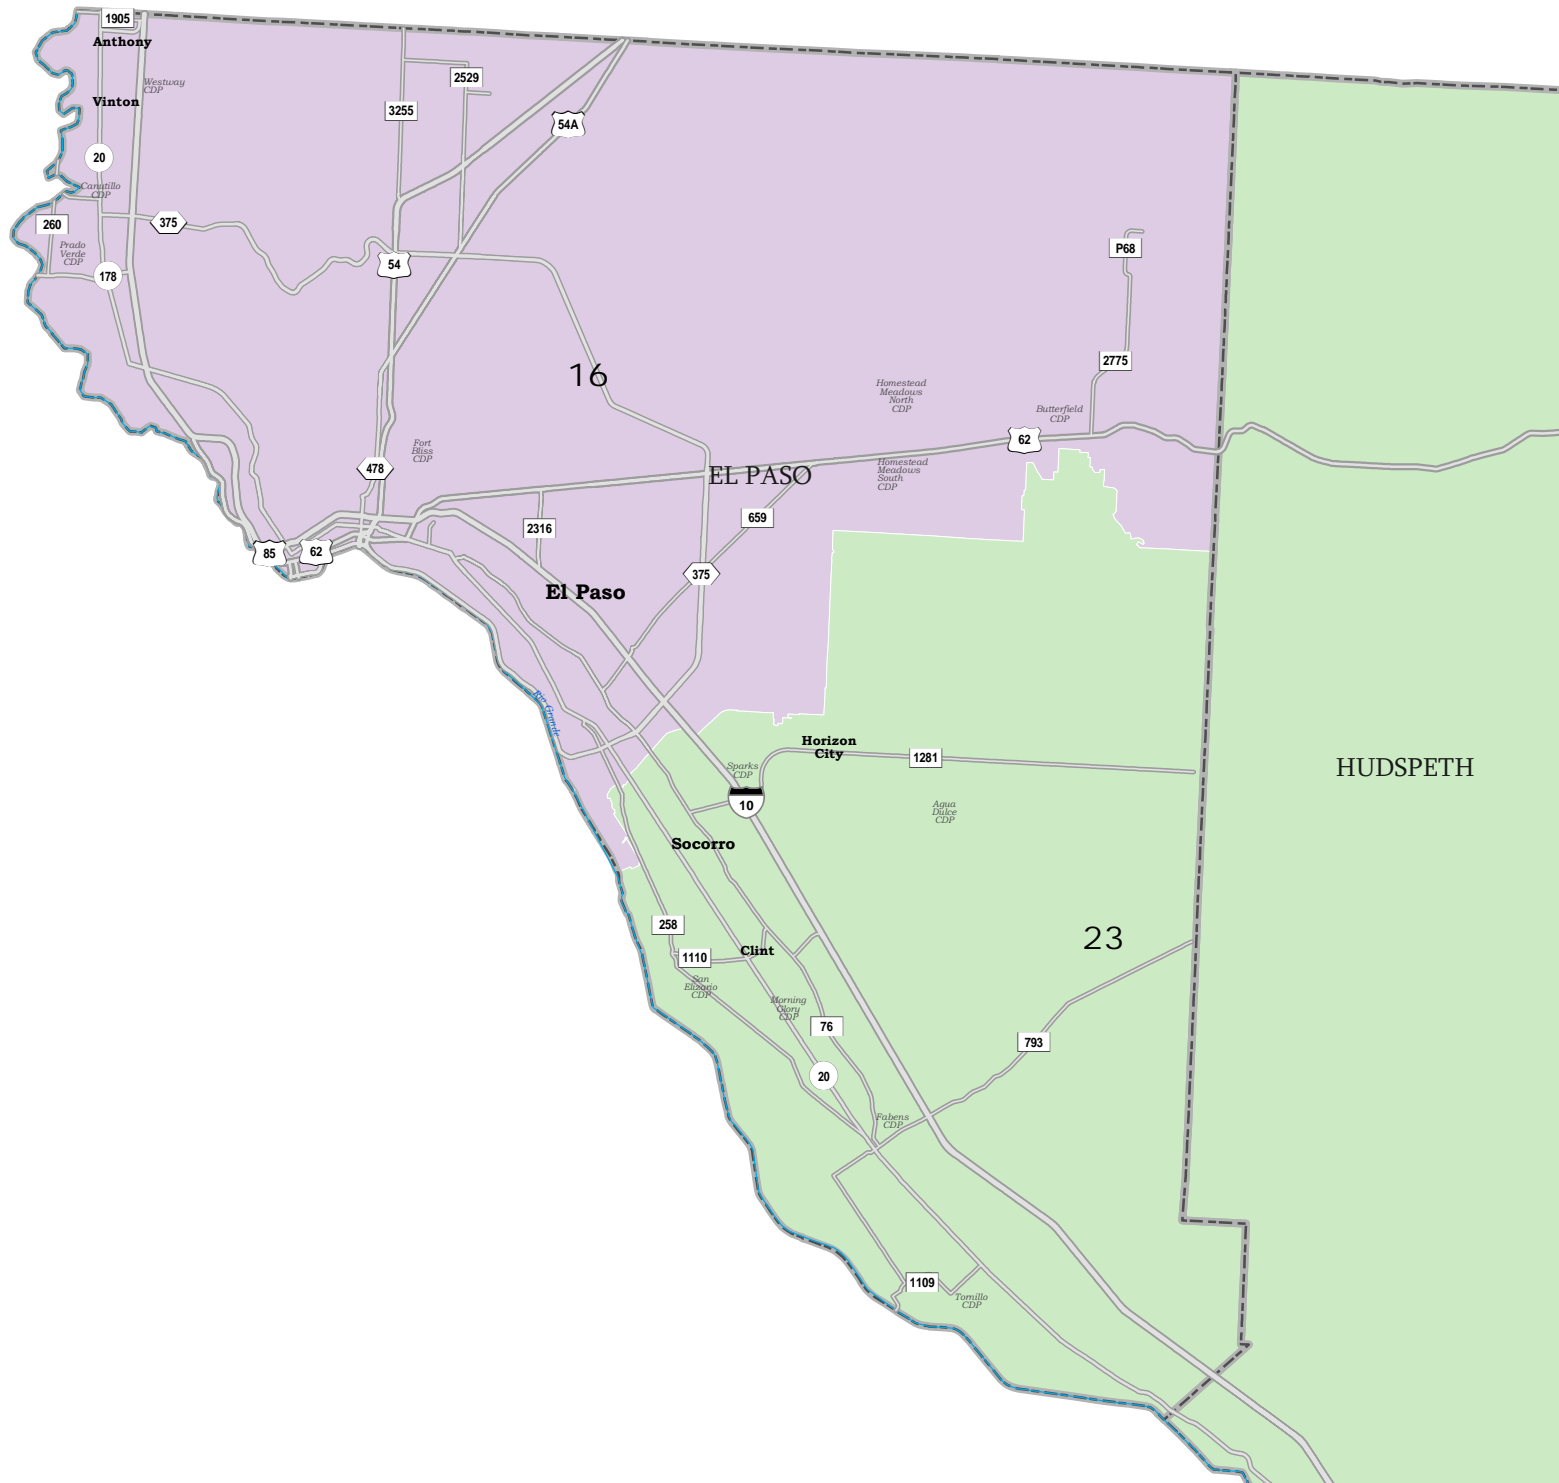

U.S. Congressional Districts Proposed Plan PLANC108

 COUNTIES
 PLANC108

9245
 2010 Census
 PLANC108
 2011-04-06 15:19:39

Map ID 5900
 04/06/11 15:29:57

 Texas Legislative Council

EL PASO COUNTY

U.S. Congressional Districts Proposed Plan PLANC108

-  COUNTIES
-  PLANC108

GUADALUPE COUNTY

U.S. Congressional Districts Proposed Plan PLANC108

-  COUNTIES
-  PLANC108

HARRIS COUNTY

U.S. Congressional Districts Proposed Plan PLANC108

 COUNTIES
 PLANC108

HAYS COUNTY